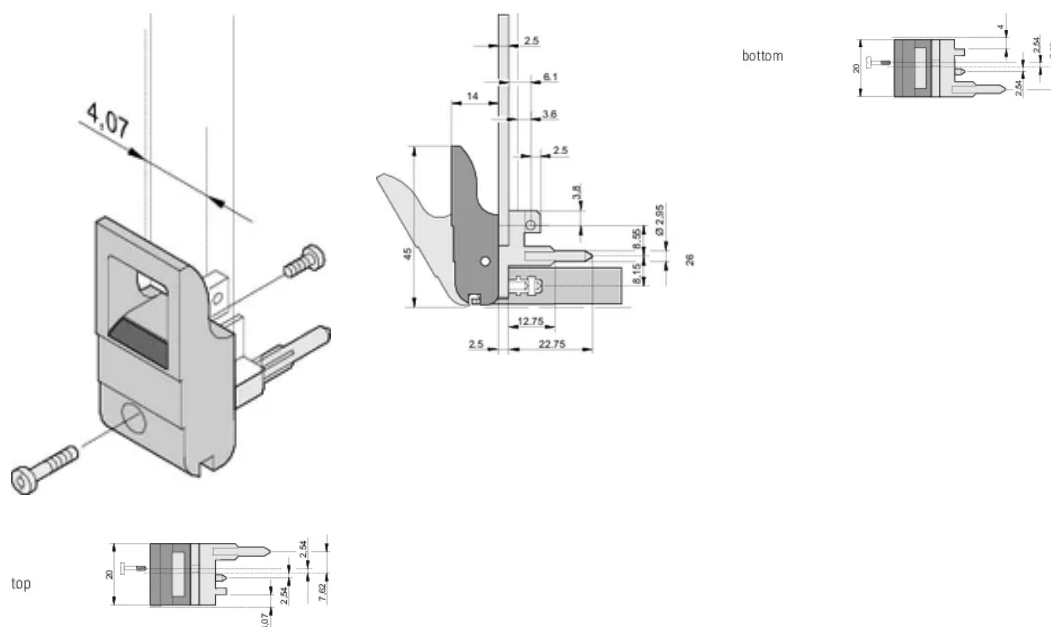

Type: Inserter/Extractor, Standard

Works With: Front Panels

Gross Weight: 2.223kg

## DIAGRAMS