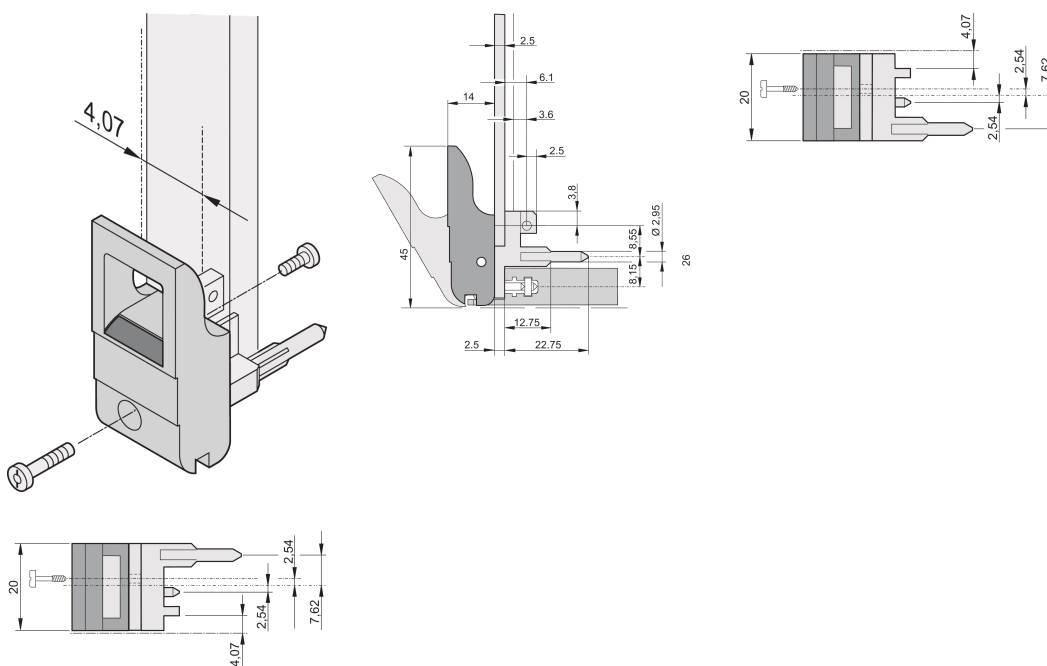

# Insertor/Extractor Handle Type IET, Grey Lever, Black Button, Top, 100 Pieces

## KATALOGNUMMER

**20817-663**

The inserter/extractor handle, type IET in accordance with IEEE 1101.10. Two of these handles can overcome a single lever force of 700 N (per pair).

## FUNKTIONER

Suitable for insertion and extraction forces up to 700 N (per pair)

In accordance with IEEE 1101.10 and IEC 60297-3-102

A microswitch can be mounted

With locking

With integrated alignment pin for perforated strip