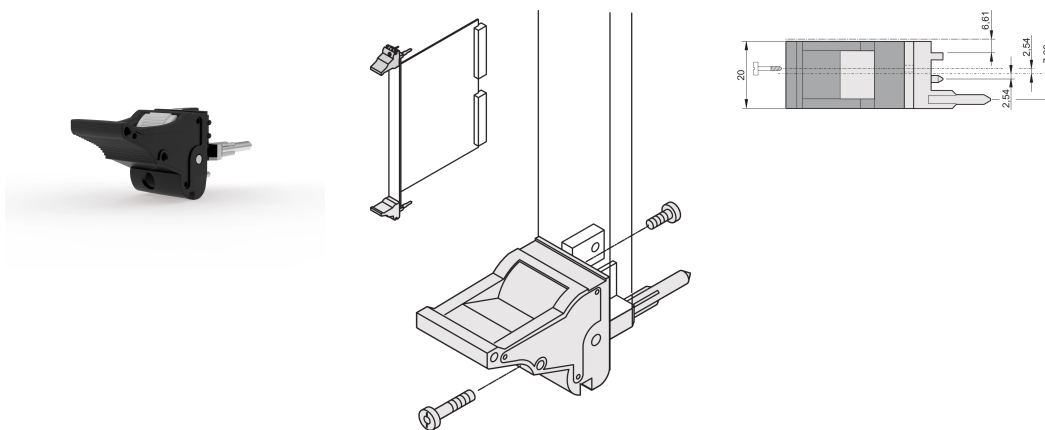

Insertor/Extractor Handle Type IEL, Black Lever, Grey Button, Bottom; 10 pieces

KATALOGNUMMER

20817-682

The inserter/extractor handle, type IEL in accordance with IEEE 1101.10. 0,1" offset Two of these handles can overcome a single lever force of 700N (per pair).

CERTIFICERINGER

FUNKTIONER

Suitable for insertion and extraction forces up to 700 N (per pair)

In accordance with IEEE 1101.10 and IEC 60297-3-102

A microswitch can be mounted

0.1" offset is used for PSUs with SMD Plus

PRODUKTEGENSKABER

Pakke mængde: 10

Håndtagstype: IEL; Bottom Front

Flammability Rating: UL® 94V-0

Farve: Jet Black

Farvekode: RAL 9005

Complies With: EN 45545-2

Dybde (D): 60.45mm

Højde (H): 25.5mm

Materiale: Polycarbonate; Zinc Alloy

Product Type: Handle

Type: Inserter/Extractor, 0.1" Offset

Bredde (W): 19.8mm

Works With: Front Panels

Gross Weight: 0.253kg

YDERLIGERE PRODUKTOPLYSNINGER