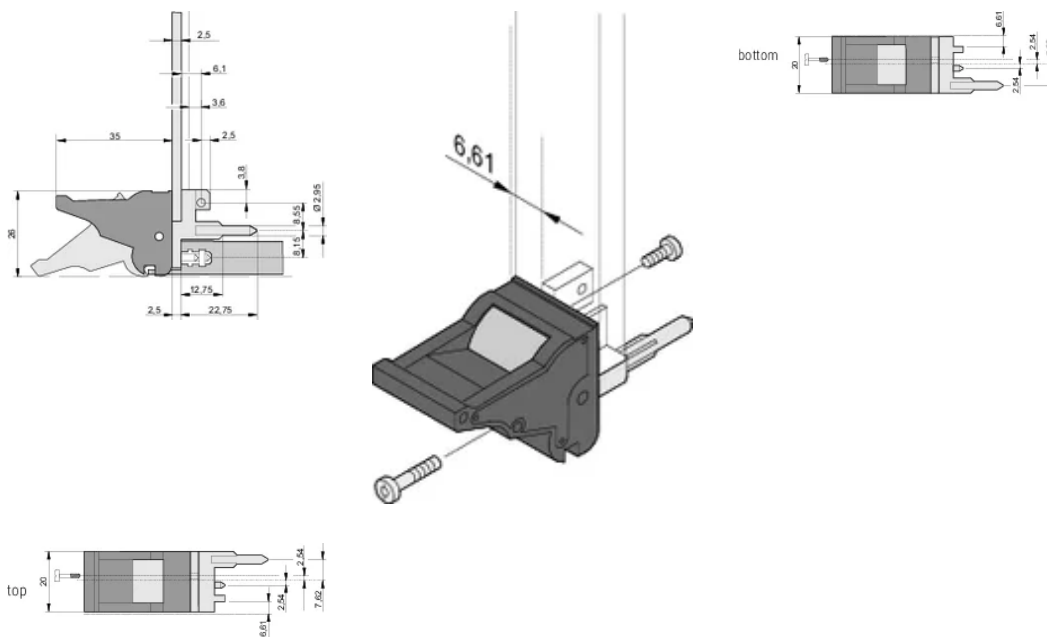

Flammability Rating: UL® 94V-0

Farve: Jet Black

Farvekode: RAL 9005

Complies With: EN 45545-2

Dybde (D): 60.45mm

Højde (H): 25.5mm

Materiale: Polycarbonate; Zinc Alloy

Product Type: Handle

Type: Inserter/Extractor, 0.1" Offset

Bredde (W): 19.8mm

Works With: Front Panels

Gross Weight: 0.253kg

YDERLIGERE PRODUKTOPLYSNINGER

Please order Coding pegs and Microswitch separately.

DIAGRAMS

ADVARSEL

nVent-produkter skal kun installeres og anvendes som angivet i nVents produktvejledninger og træningsmaterialer. Vejledninger er tilgængelige på www.nvent.com og hos din nVent kundeservicerepræsentant. Forkert installation, misbrug, fejlanvendelse eller anden unladelse af fuldt ud at følge nVents instruktioner og advarsler kan medføre funktionsfejl, materielle skader, alvorlige personskader eller død og/eller ugyldiggøre din garanti.