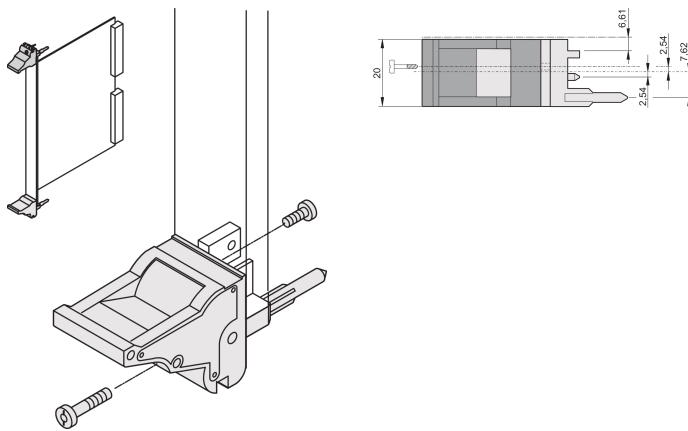

Insertor/Extractor Handle Type IEL, Black Lever, Grey Button, Top; 10 pieces

KATALOGNUMMER

20817-684

The inserter/extractor handle, type IEL in accordance with IEEE 1101.10. 0,1" offset Two of these handles can overcome a single lever force of 700N (per pair).

CERTIFICERINGER

FUNKTIONER

Suitable for insertion and extraction forces up to 700 N (per pair)

In accordance with IEEE 1101.10 and IEC 60297-3-102

A microswitch can be mounted

0.1" offset is used for PSUs with SMD Plus

PRODUKTEGENSKABER

Pakke mængde: 10

Håndtagstype: IEL; Top Front

Flammability Rating: UL® 94V-0

Farve: Jet Black

Farvekode: RAL 9005

Complies With: EN 45545-2

Dybde (D): 60.45mm

Højde (H): 25.5mm

Materiale: Polycarbonate; Zinc Alloy

Product Type: Handle

Type: Inserter/Extractor, 0.1" Offset

Bredde (W): 19.8mm

Works With: Front Panels

Gross Weight: 0.252kg

YDERLIGERE PRODUKTOPLYSNINGER