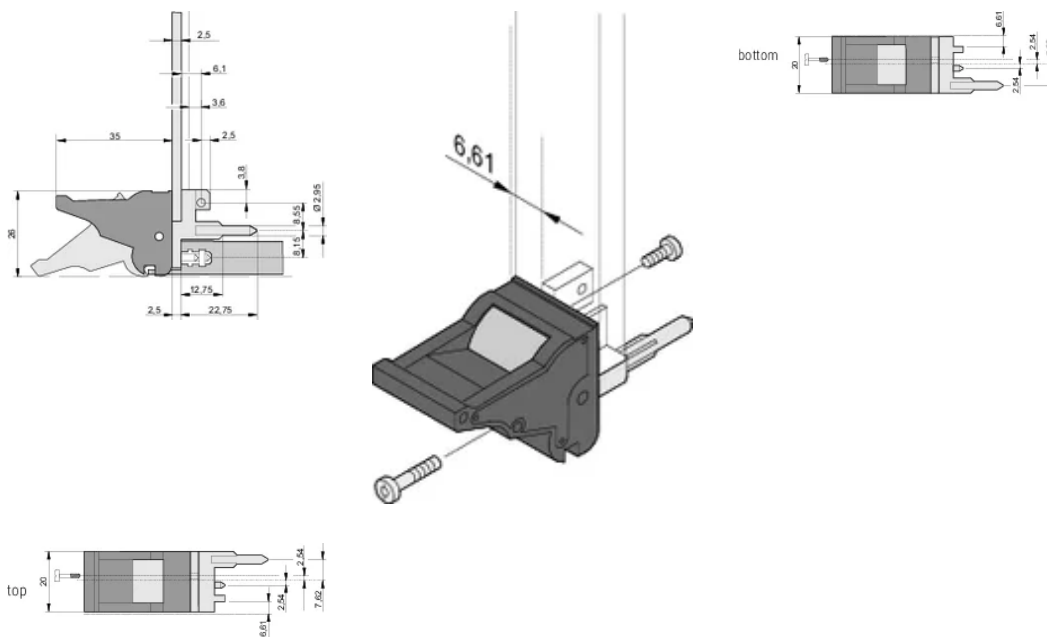

Flammability Rating: UL® 94V-0

Farve: Jet Black

Farvekode: RAL 9005

Complies With: EN 45545-2

Dybde (D): 60.45mm

Højde (H): 25.5mm

Materiale: Polycarbonate; Zinc Alloy

Product Type: Handle

Type: Inserter/Extractor, 0.1" Offset

Bredde (W): 19.8mm

Works With: Front Panels

Gross Weight: 0.252kg

YDERLIGERE PRODUKTOPLYSNINGER

Please order Coding pegs and Microswitch separately.

DIAGRAMS

ADVARSEL

nVent-produkter skal kun installeres og anvendes som angivet i nVents produktvejledninger og træningsmaterialer. Vejledninger er tilgængelige på www.nvent.com og hos din nVent kundeservicerepræsentant. Forkert installation, misbrug, fejlanvendelse eller anden unladelse af fuldt ud at følge nVents instruktioner og advarsler kan medføre funktionsfejl, materielle skader, alvorlige personskader eller død og/eller ugyldiggøre din garanti.