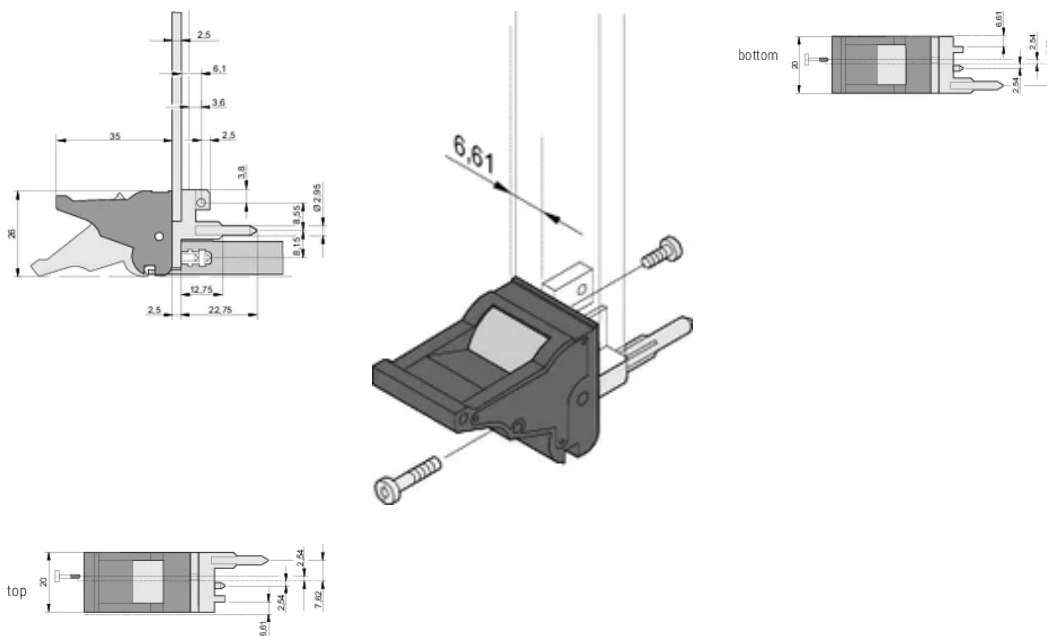

Flammability Rating: UL® 94V-0

Farve: Black

Complies With: EN 45545-2

Materiale: Polycarbonate; Zinc Alloy

Product Type: Handle

Type: Inserter/Extractor, 0.1" Offset

Works With: Front Panels

Gross Weight: 2.384kg

YDERLIGERE PRODUKTOPLYSNINGER

Please order Coding pegs and Microswitch separately.

DIAGRAMS

ADVARSEL

nVent-produkter skal kun installeres og anvendes som angivet i nVents produktvejledninger og træningsmaterialer. Vejledninger er tilgængelige på www.nvent.com og hos din nVent kundeservicerepræsentant. Forkert installation, misbrug, fejlanvendelse eller anden undladelse af fuldt ud at følge nVents instruktioner og advarsler kan medføre funktionsfejl, materielle skader, alvorlige personskader eller død og/eller ugyldiggøre din garanti.