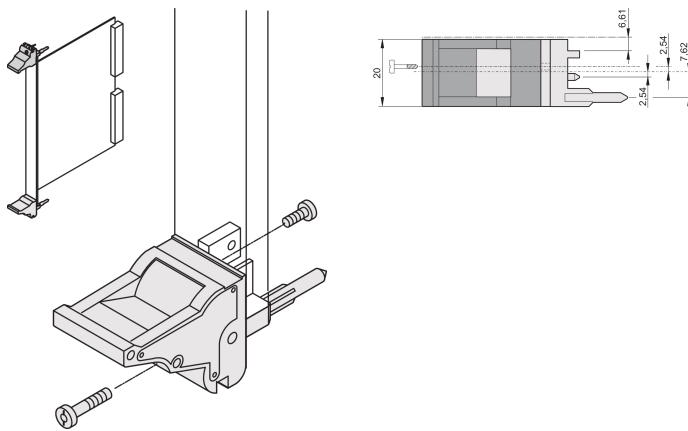

# Insertor/Extractor Handle Type IEL, Black Lever, Grey Button, Top, 100 Pieces

## KATALOGNUMMER

**20817-685**

The insertor/extractor handle, type IEL in accordance with IEEE 1101.10. 0,1" offset Two of these handles can overcome a single lever force of 700N (per pair).

## FUNKTIONER

Suitable for insertion and extraction forces up to 700 N (per pair)

In accordance with IEEE 1101.10 and IEC 60297-3-102

A microswitch can be mounted

0.1" offset is used for PSUs with SMD Plus