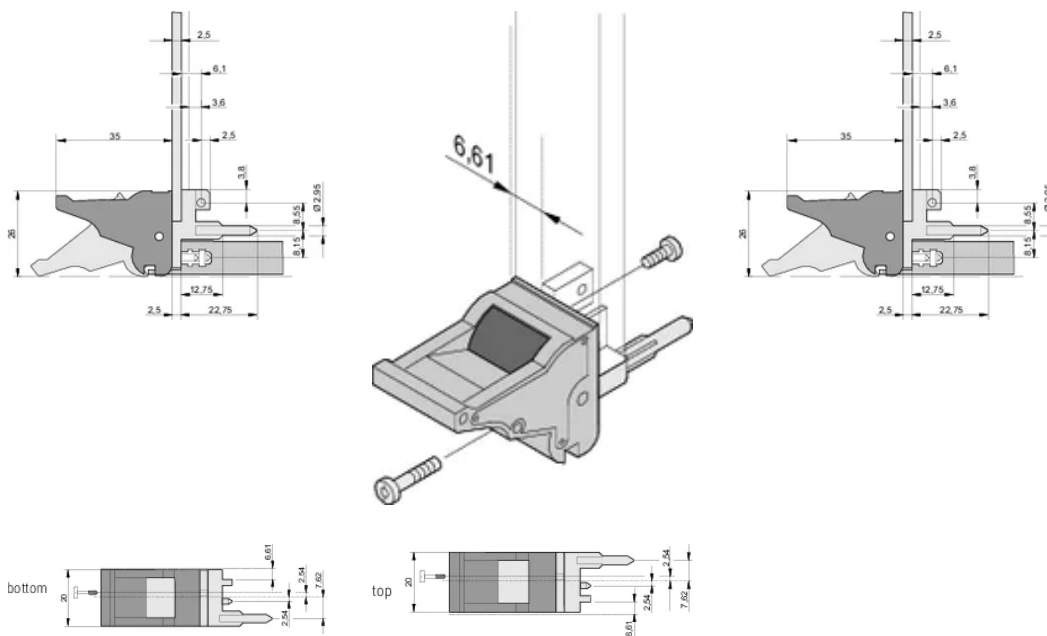

Flammability Rating: UL® 94V-0

Farve: Grey

Complies With: EN 45545-2

Materiale: Polycarbonate

Product Type: Handle

Type: Inserter/Extractor, 0.1" Offset

Works With: Front Panels

Gross Weight: 2.413kg

YDERLIGERE PRODUKTOPLYSNINGER

Please order Coding pegs and Microswitch separately.

DIAGRAMS

ADVARSEL

nVent-produkter skal kun installeres og anvendes som angivet i nVents produktvejledninger og træningsmaterialer. Vejledninger er tilgængelige på www.nvent.com og hos din nVent kundeservicerepræsentant. Forkert installation, misbrug, fejlanvendelse eller anden undladelse af fuldt ud at følge nVents instruktioner og advarsler kan medføre funktionsfejl, materielle skader, alvorlige personskader eller død og/eller ugyldiggøre din garanti.