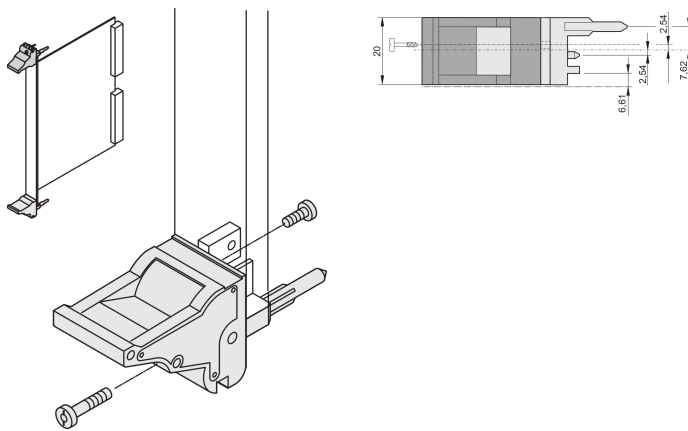

# Insertor/Extractor Handle Type IEL, Grey Lever, Black Button, Top, 100 Pieces

## KATALOGNUMMER

20817-693

The inserter/extractor handle, type IEL in accordance with IEEE 1101.10. 0,1" offset Two of these handles can overcome a single lever force of 700 N (per pair).

## FUNKTIONER

Suitable for insertion and extraction forces up to 700 N (per pair)

In accordance with IEEE 1101.10 and IEC 60297-3-102

A microswitch can be mounted

0.1" offset is used for PSUs with SMD Plus