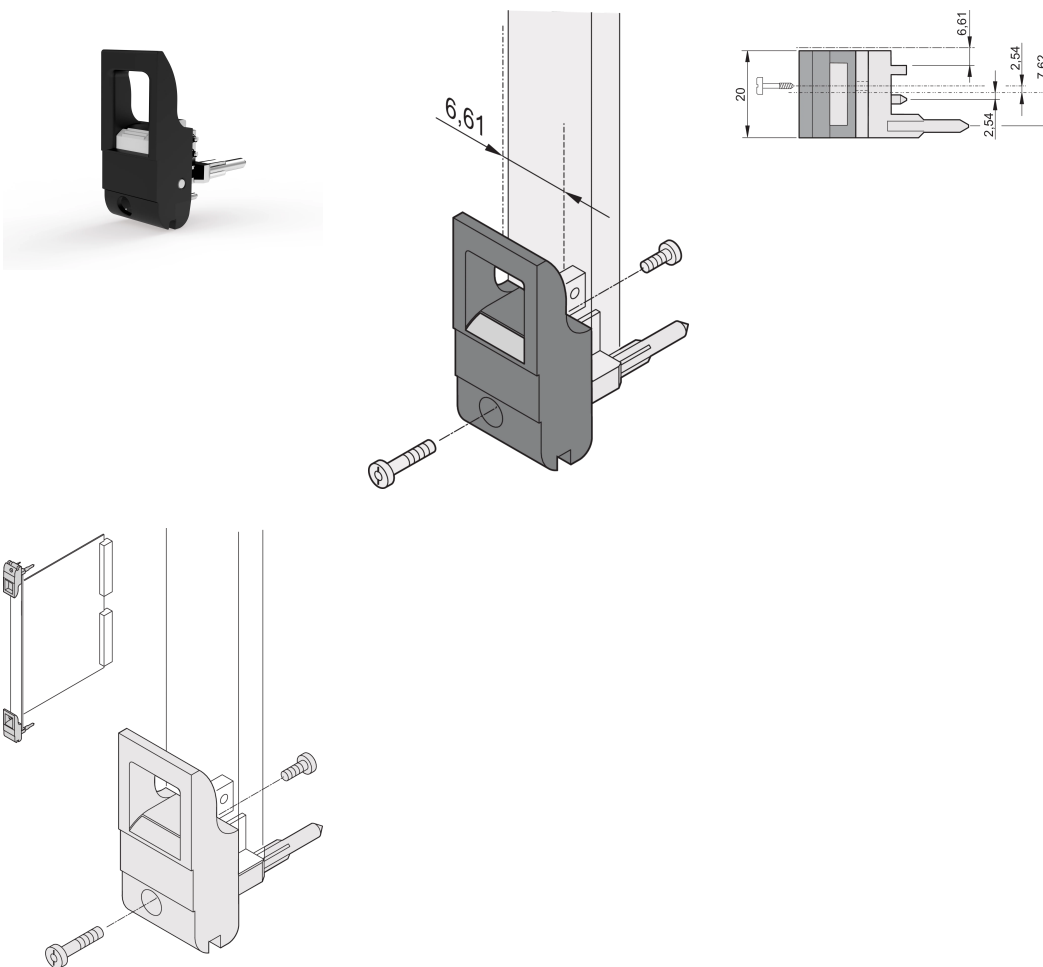

Insertor/Extractor Handle Type IET, Black Lever, Grey Button, Bottom; 10 pieces

KATALOGNUMMER

20817-706

The inserter/extractor handle, type IET in accordance with IEEE 1101.10, 0,1" offset. Two of these handles can overcome a single lever force of 700 N (per pair).

CERTIFICERINGER

FUNKTIONER

Suitable for insertion and extraction forces up to 700 N (per pair)

In accordance with IEEE 1101.10 and IEC 60297-3-102

A microswitch can be mounted

0.1" offset is used for PSUs with SMD Plus

PRODUKTEGENSKABER

Pakke mængde: 10

Håndtagstype: IET; Bottom Front

Flammability Rating: UL® 94V-0

Farve: Jet Black

Farvekode: RAL 9005

Complies With: EN 45545-2

Dybde (D): 39.15mm

Højde (H): 44.65mm

Materiale: Polycarbonate; Zinc Alloy

Product Type: Handle

Type: Inserter/Extractor, 0.1" Offset

Bredde (W): 19.8mm

Works With: Front Panels

Net Weight: 0.24kg

YDERLIGERE PRODUKTOPLYSNINGER