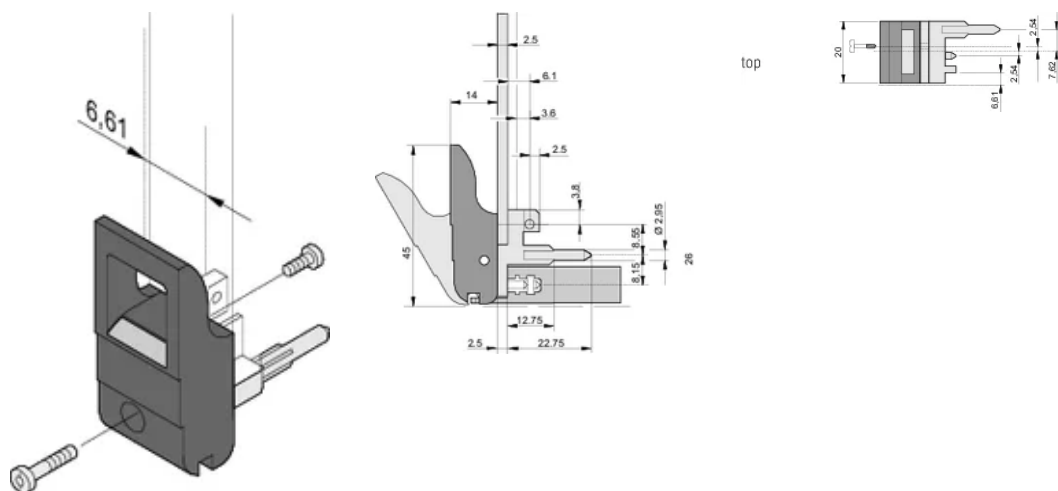

FUNKTIONER

Suitable for insertion and extraction forces up to 700 N (per pair)

In accordance with IEEE 1101.10 and IEC 60297-3-102

A microswitch can be mounted

0.1" offset is used for PSUs with SMD Plus

PRODUKTEGENSKABER

Pakke mængde: 10

Håndtagstype: IET; Bottom Front

Flammability Rating: UL® 94V-0

Farve: Jet Black

Farvekode: RAL 9005

Complies With: EN 45545-2

Dybde (D): 39.15mm

Højde (H): 44.65mm

Materiale: Polycarbonate; Zinc Alloy

Product Type: Handle

Type: Inserter/Extractor, 0.1" Offset

Bredde (W): 19.8mm

Works With: Front Panels

Net Weight: 0.24kg

YDERLIGERE PRODUKTOPLYSNINGER

Please order Coding pegs and Microswitch separately.

DIAGRAMS