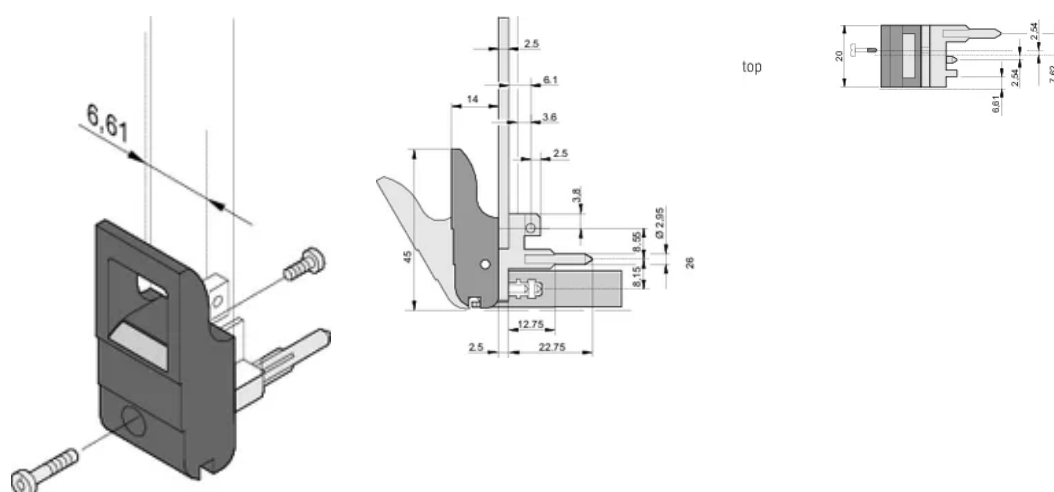

Insertor/Extractor Handle Type IET, Black Lever, Grey Button, Bottom, 100 Pieces

KATALOGNUMMER

20817-707

The inserter/extractor handle, type IET in accordance with IEEE 1101.10, 0,1" offset. Two of these handles can overcome a single lever force of 700 N (per pair).

CERTIFICERINGER

FUNKTIONER

Suitable for insertion and extraction forces up to 700 N (per pair)

In accordance with IEEE 1101.10 and IEC 60297-3-102

A microswitch can be mounted

0.1" offset is used for PSUs with SMD Plus

Product Type: Handle

Type: Inserter/Extractor, 0.1" Offset

Works With: Front Panels

Net Weight: 2.278kg

YDERLIGERE PRODUKTOPLYSNINGER

Please order Coding pegs and Microswitch separately.

DIAGRAMS

ADVARSEL