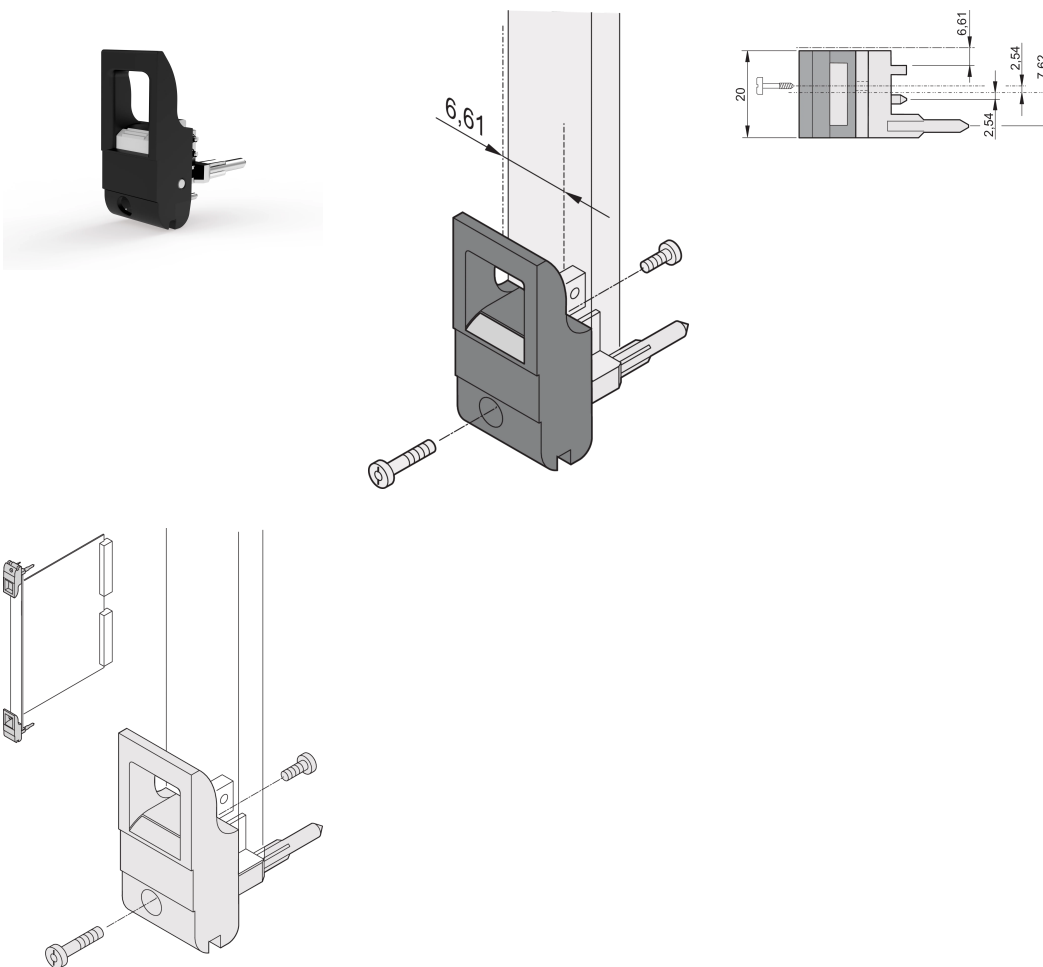

Insertor/Extractor Handle Type IET, Black Lever, Grey Button, Bottom, 100 Pieces

KATALOGNUMMER

20817-707

The inserter/extractor handle, type IET in accordance with IEEE 1101.10, 0,1" offset. Two of these handles can overcome a single lever force of 700 N (per pair).

CERTIFICERINGER

FUNKTIONER

Suitable for insertion and extraction forces up to 700 N (per pair)

In accordance with IEEE 1101.10 and IEC 60297-3-102

A microswitch can be mounted

0.1" offset is used for PSUs with SMD Plus

PRODUKTEGENSKABER

Pakke mængde: 100

Håndtagstype: IET; Bottom Front

Flammability Rating: UL® 94V-0

Farve: Black

Complies With: EN 45545-2

Højde (H): 232mm

Materiale: Polycarbonate; Zinc Alloy

Product Type: Handle

Type: Inserter/Extractor, 0.1" Offset

Works With: Front Panels

Net Weight: 2.278kg

YDERLIGERE PRODUKTOPLYSNINGER

Please order Coding pegs and Microswitch separately.

DIAGRAMS

ADVARSEL