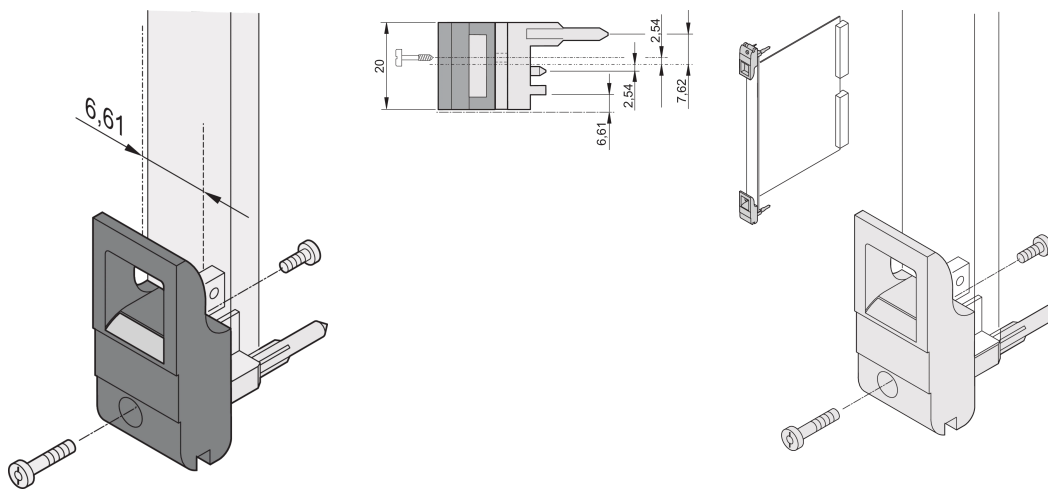

Insertor/Extractor Handle Type IET, Black Lever, Grey Button, Top, 100 Pieces

KATALOGNUMMER

20817-709

The inserter/extractor handle, type IET in accordance with IEEE 1101.10. 0,1" offset. Two of these handles can overcome a single lever force of 700 N (per pair).

CERTIFICERINGER

FUNKTIONER

Suitable for insertion and extraction forces up to 700 N (per pair)

In accordance with IEEE 1101.10 and IEC 60297-3-102

A microswitch can be mounted

0.1" offset is used for PSUs with SMD Plus

PRODUKTEGENSKABER

Pakke mængde: 100

Håndtagstype: IET; Top Front

Flammability Rating: UL@ 94V-0

Farve: Black

Complies With: EN 45545-2

Højde (H): 367mm

Materiale: Polycarbonate; Zinc Alloy

Product Type: Handle

Type: Inserter/Extractor, 0.1" Offset

Works With: Front Panels

Net Weight: 2.324kg

YDERLIGERE PRODUKTOPLYSNINGER

Please order Coding pegs and Microswitch separately.

DIAGRAMS

ADVARSEL