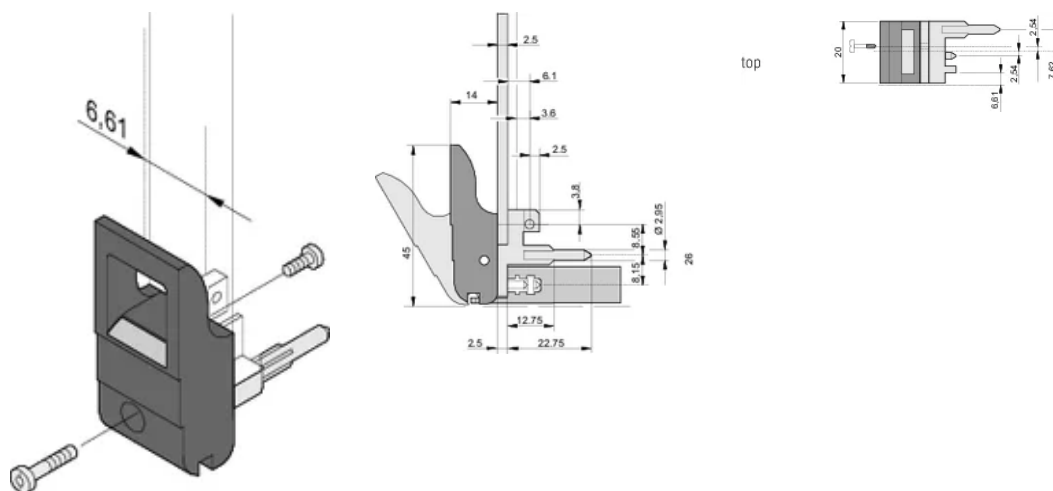

CERTIFICERINGER

FUNKTIONER

Suitable for insertion and extraction forces up to 700 N (per pair)

In accordance with IEEE 1101.10 and IEC 60297-3-102

A microswitch can be mounted

0.1" offset is used for PSUs with SMD Plus

Product Type: Handle

Type: Inserter/Extractor, 0.1" Offset

Works With: Front Panels

Net Weight: 2.324kg

YDERLIGERE PRODUKTOPLYSNINGER

Please order Coding pegs and Microswitch separately.

DIAGRAMS

ADVARSEL