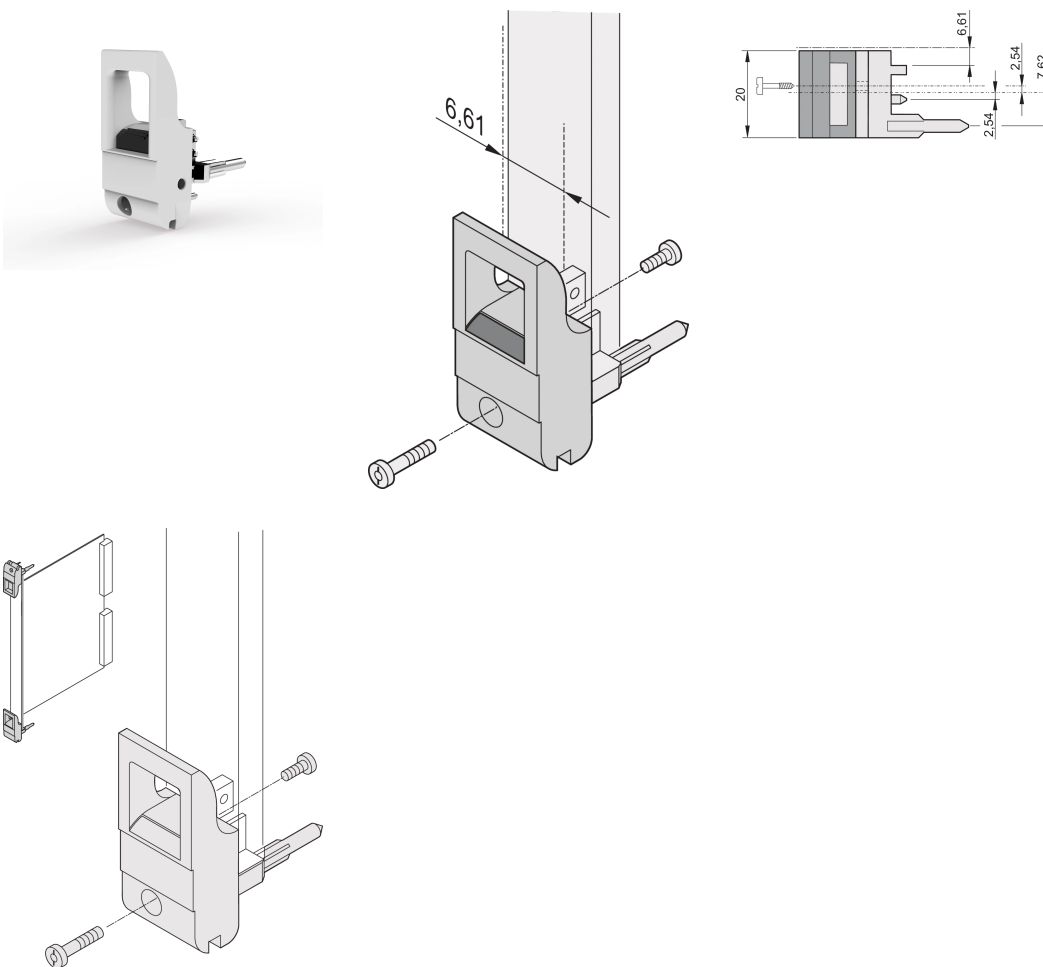

Insertor/Extractor Handle Type IET, Grey Lever, Black Button, Bottom, 100 Pieces

KATALOGNUMMER

20817-715

The inserter/extractor handle, type IET in accordance with IEEE 1101.10, 0,1" offset. Two of these handles can overcome a single lever force of 700 N (per pair).

CERTIFICERINGER

FUNKTIONER

Suitable for insertion and extraction forces up to 700 N (per pair)

In accordance with IEEE 1101.10 and IEC 60297-3-102

A microswitch can be mounted

0.1" offset is used for PSUs with SMD Plus

PRODUKTEGENSKABER

Pakke mængde: 100

Håndtagstype: IET; Bottom Front

Flammability Rating: UL® 94V-0

Farve: Grey

Materiale: Polycarbonate

Product Type: Handle

Type: Inserter/Extractor, 0.1" Offset