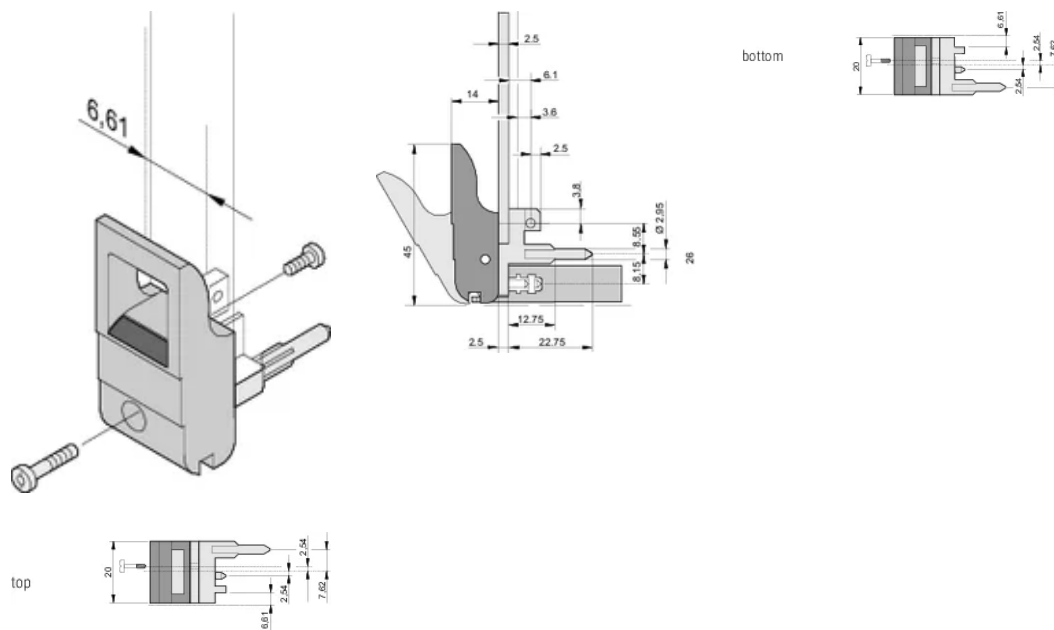

Insertor/Extractor Handle Type IET, Grey Lever, Black Button, Bottom, 100 Pieces

KATALOGNUMMER

20817-715

The inserter/extractor handle, type IET in accordance with IEEE 1101.10, 0,1" offset. Two of these handles can overcome a single lever force of 700 N (per pair).

CERTIFICERINGER

FUNKTIONER

Suitable for insertion and extraction forces up to 700 N (per pair)

In accordance with IEEE 1101.10 and IEC 60297-3-102

A microswitch can be mounted

0.1" offset is used for PSUs with SMD Plus

PRODUKTEGENSKABER

Pakke mængde: 100

Håndtagstype: IET; Bottom Front

Flammability Rating: UL® 94V-0

Farve: Grey

Materiale: Polycarbonate

Product Type: Handle

Type: Inserter/Extractor, 0.1" Offset

Works With: Front Panels

Gross Weight: 2.321kg

YDERLIGERE PRODUKTOPLYSNINGER

Please order Coding pegs and Microswitch separately.

DIAGRAMS

ADVARSEL

nVent-produkter skal kun installeres og anvendes som angivet i nVents produktvejledninger og træningsmaterialer.