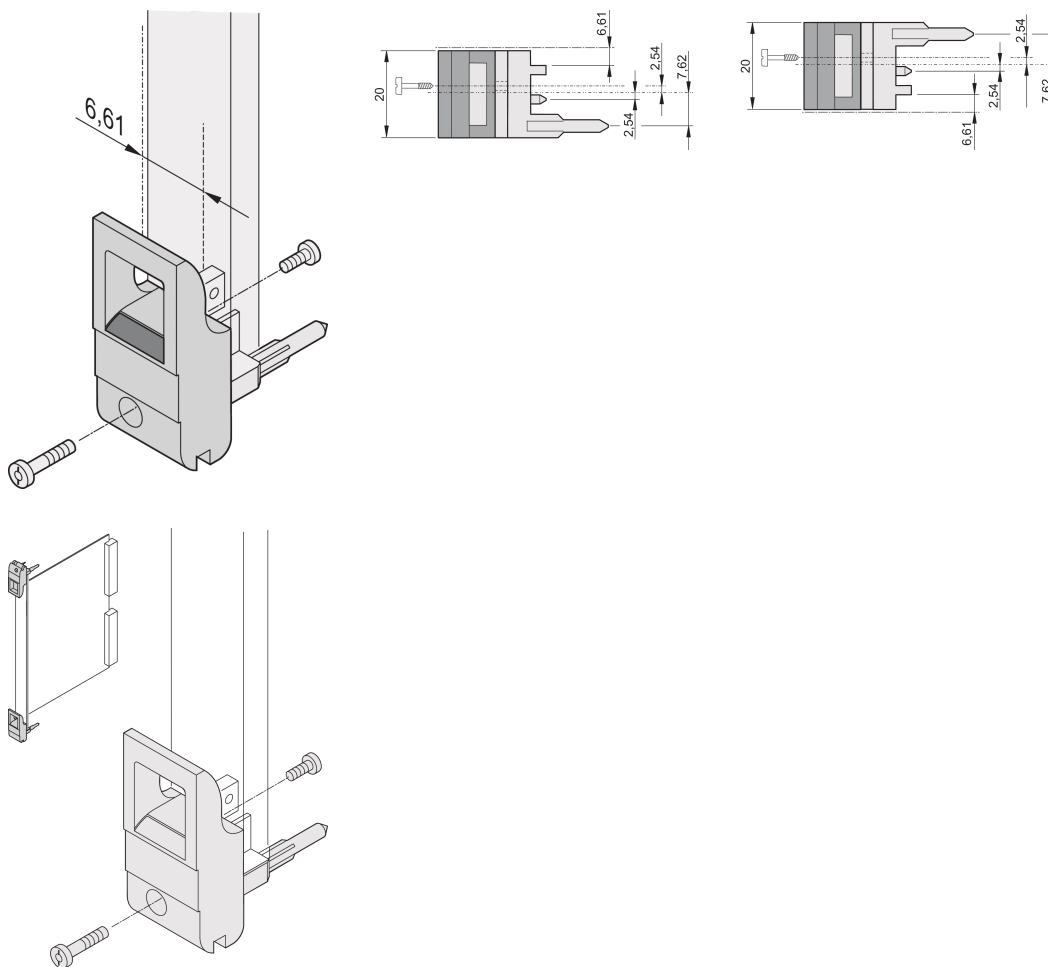

# Insertor/Extractor Handle Type IET, Grey Lever, Black Button, Top, 10 Pieces

**KATALOGNUMMER**

**20817-716**

The inserter/extractor handle, type IET in accordance with IEEE 1101.10. 0,1" offset. Two of these handles can overcome a single lever force of 700 N (per pair).

## FUNKTIONER

Suitable for insertion and extraction forces up to 700 N (per pair)

In accordance with IEEE 1101.10 and IEC 60297-3-102

A microswitch can be mounted

0.1" offset is used for PSUs with SMD Plus

## PRODUKTEGENSKABER

Pakke mængde: 10

Håndtagstype: IET; Top Front

Flammability Rating: UL® 94V-0

Farve: Grey

Materiale: Polycarbonate

Product Type: Handle

Type: Inserter/Extractor, 0.1" Offset