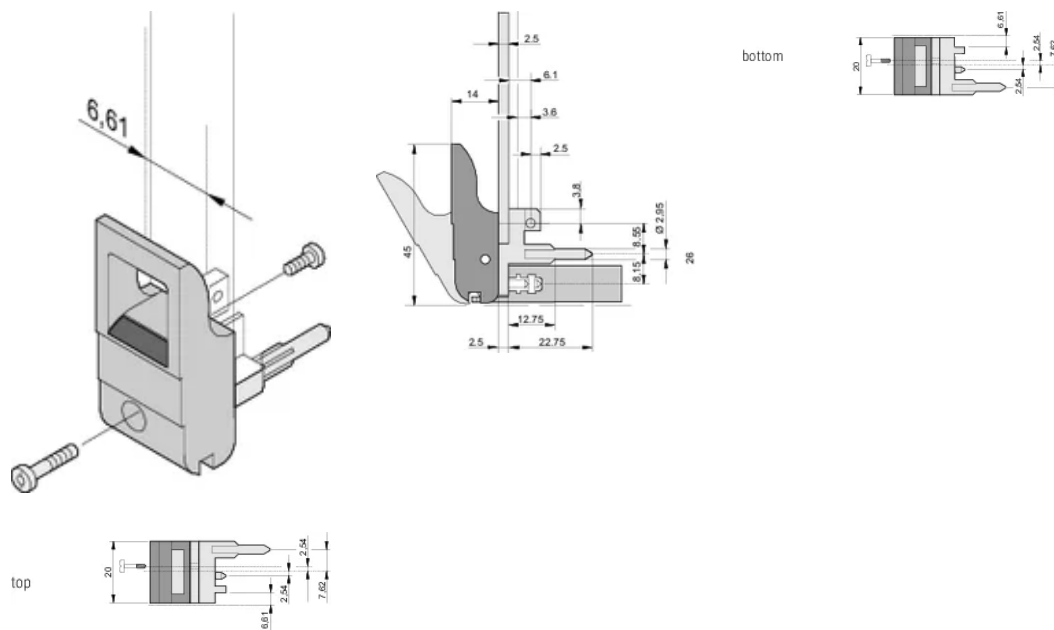

FUNKTIONER

Suitable for insertion and extraction forces up to 700 N (per pair)

In accordance with IEEE 1101.10 and IEC 60297-3-102

A microswitch can be mounted

0.1" offset is used for PSUs with SMD Plus

PRODUKTEGENSKABER

Pakke mængde: 100

Håndtagstype: IET; Top Front

Flammability Rating: UL® 94V-0

Farve: Grey

Materiale: Polycarbonate

Product Type: Handle

Type: Inserter/Extractor, 0.1" Offset

Works With: Front Panels

Net Weight: 2.28kg

YDERLIGERE PRODUKTOPLYSNINGER

Please order Coding pegs and Microswitch separately.

DIAGRAMS

ADVARSEL

nVent-produkter skal kun installeres og anvendes som angivet i nVents produktvejledninger og træningsmaterialer.

Vejledninger er tilgængelige på www.nvent.com og hos din nVent kundeservicerepræsentant. Forkert installation, misbrug,