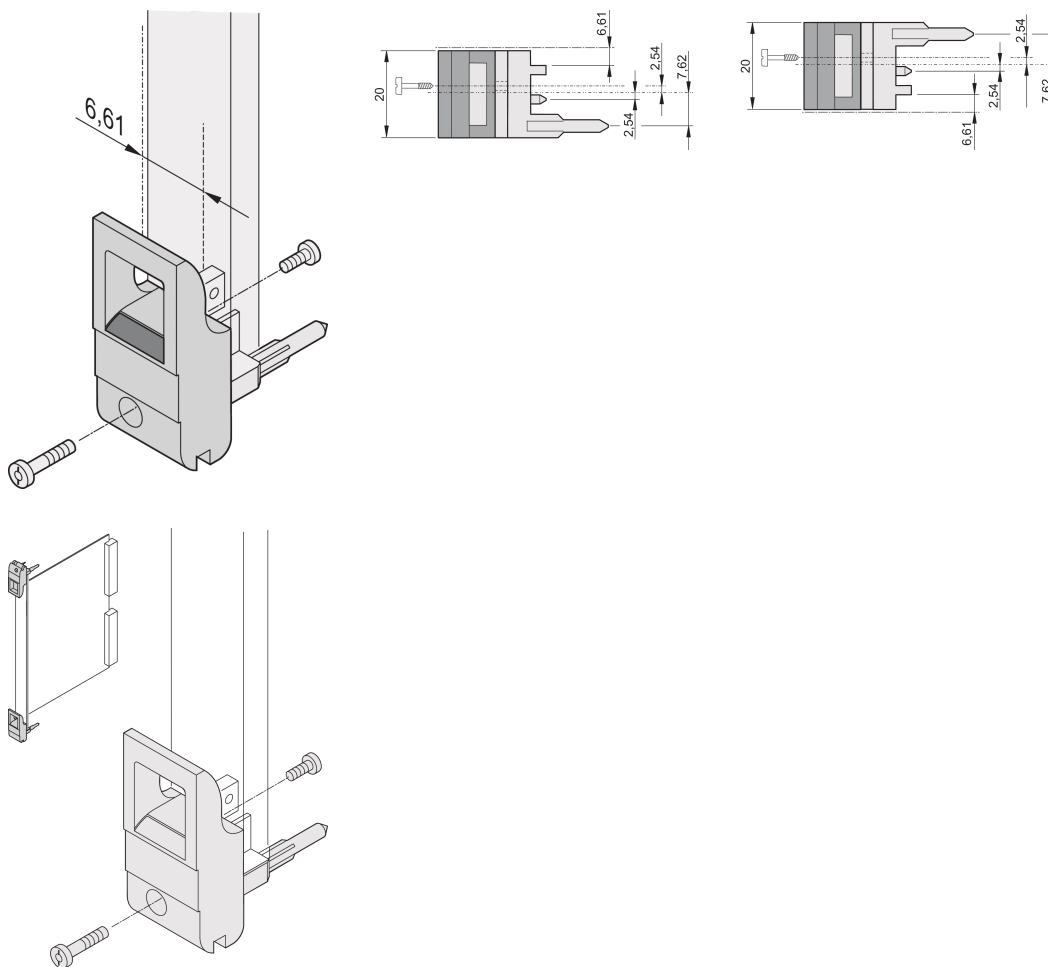

# Insertor/Extractor Handle Type IET, Grey Lever, Black Button, Top, 100 Pieces

**KATALOGNUMMER**

**20817-717**

The inserter/extractor handle, type IET in accordance with IEEE 1101.10. 0,1" offset. Two of these handles can overcome a single lever force of 700 N (per pair).

## FUNKTIONER

Suitable for insertion and extraction forces up to 700 N (per pair)

In accordance with IEEE 1101.10 and IEC 60297-3-102

A microswitch can be mounted

0.1" offset is used for PSUs with SMD Plus