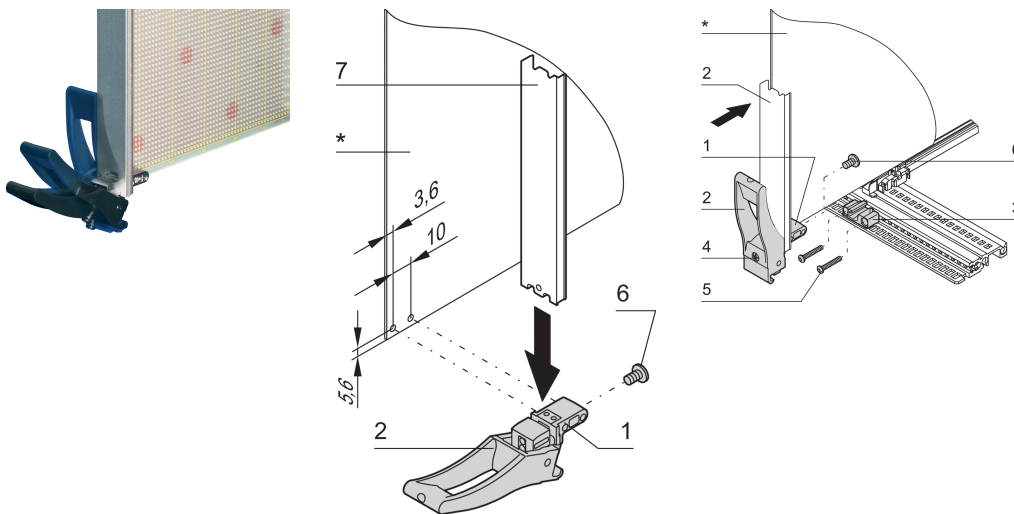

Insertor/Extractor Handle Type XL; 10 pieces

KATALOGNUMMER

20817-874

Suitable for insertion and extraction forces up to 1500 N (per pair). Robust board fixing via double bolts. The insertion function will be supported by a keying part which will be assembled onto the horizontal rail.

CERTIFICERINGER

FUNKTIONER

Suitable for insertion and extraction forces up to 1500 N (per pair)

Handle in PA, fiberglass reinforced, UL 94V 0

Robust board fixing with double bolt fixing

Microswitches can be fitted

Symmetrical, identical handle at top/bottom

PRODUKTEGENSKABER

Product Type: Handle

Type: Inserter/Extractor

Works With: Front Panels

Håndtagstype: XL

Bredde: 20.1mm

Materiale: Zinc Alloy; Polyamide