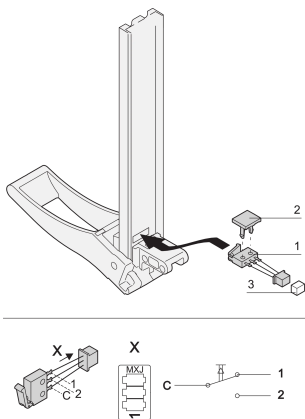

Plug-In Unit Microswitch for XL Handle With Cable and Plug

KATALOGNUMMER

20817-877

Micro Swicth for XL Front panel.

CERTIFICERINGER

FUNKTIONER

Electr. life $\geq$ 20,000 switching cycles

Plastic, PC, UL 94 V-0

Molex connector housing

Suitable mating connectors not included in scope of delivery

Mech. life $\geq$ 20,000 switching cycles

Operating range -25 °C to +70 °C

Micro switch for XL handle

Max. switched current 50 mA

Molex crimp contact and fixing clip