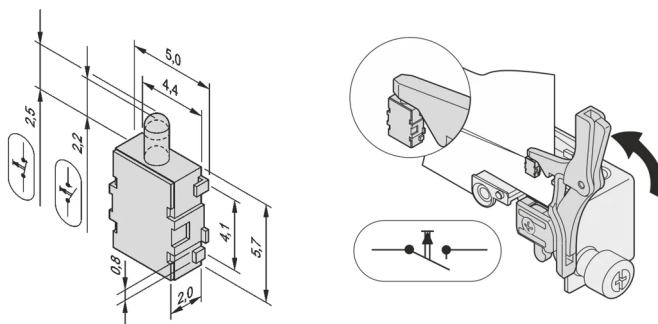

Microswitch for AMC Carrier Mechanics, Normally Open

KATALOGNUMMER

20817-909

Micro Switch for AMC Carrier. Option as closer or opener available.

FUNKTIONER

SMD Version

PRODUKTEGENSKABER

Product Type: Switch