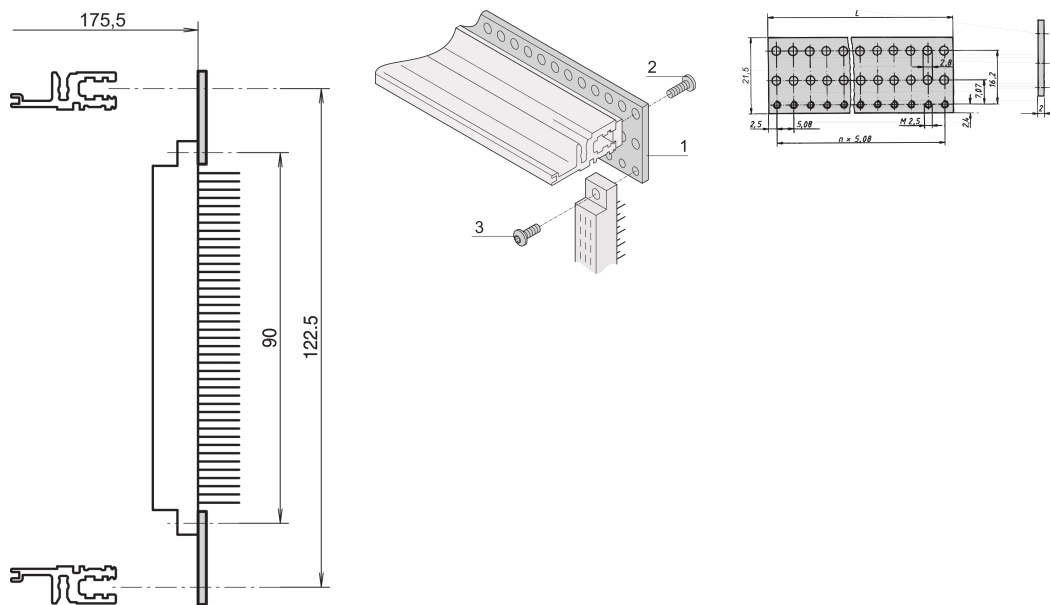

EuropacPRO Perforated Rail for Connector, According to EN 60603-2 and DIN 41612, 60 HP

KATALOGNUMMER

20822-047

Perforated flat rail for connector mounting i.a.w. EN 60603-2 and DIN 41612, on VT horizontal rails.

CERTIFICERINGER

FUNKTIONER

In conjunction with rear horizontal rails, VT

For Connector Mounting in accordance with EN 60603-2, DIN 41612

PRODUKTEGENSKABER

Rack Width: 60HP

Pakke mængde: 4

Finish: Passivated

Length: 304.8mm

Materiale: Aluminium

Produktfamilie: EuropacPRO; RatiopacPRO; RatiopacPRO AIR; CompacPRO; PropacPRO

Product Type: Perforated Rail

Works With: Subracks; Cases

Net Weight: 0.16kg

YDERLIGERE PRODUKTOPLYSNINGER