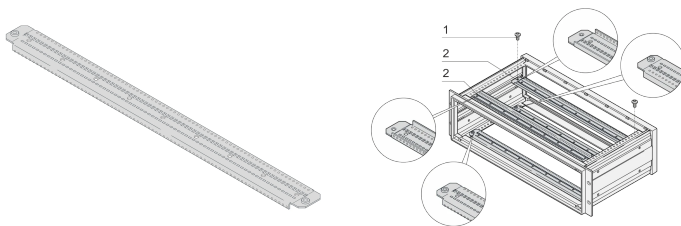

Inpac Support Rail to Fix Guide Rails, 75 HP

KATALOGNUMMER

20828-130

The support rail enables assembly of guide rails. In conjunction with a Z-rail Din connectors can be mounted. A Backplane can be assembled directly onto the rail if a threaded insert is used.

FUNKTIONER

4 support rails to fix PCBs with guide rails plus assembly material

Support rail can also be used to fix a custom mounting plate

PRODUKTEGENSKABER

Product Type: Support Rail

Produktfamilie: Inpac

Materiale: Stål

Finish: Aluminum-Zinc Plated

Farve: Aluminium

Rack Width: 75HP

Length: 410mm

Pakke mængde: 4

Net Weight: 0.748kg

YDERLIGERE PRODUKTOPLYSNINGER

Threaded inserts cannot be used on the front. For backplane mounting, threaded inserts are required in the rear horizontal rails. For connector mounting, threaded inserts and Z-rails are required in the rear horizontal rails.