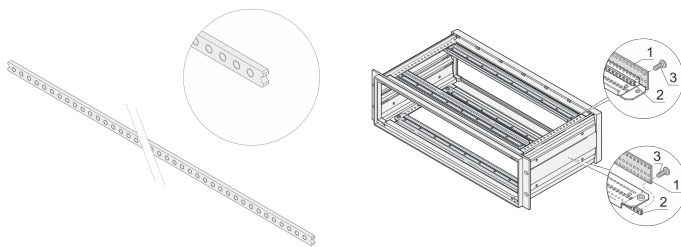

## KATALOGNUMMER

**20828-132**

The threaded insert is a metal strip with thread M2.5 and allows the fixing of front panels.

## PRODUKTEGENSKABER

Product Type: Threaded Insert

Produktfamilie: Inpac

Works With: Cases

Rack Width: 75HP

Materiale: Stål

Pakke mængde: 2

Finish: Forzinket Stål