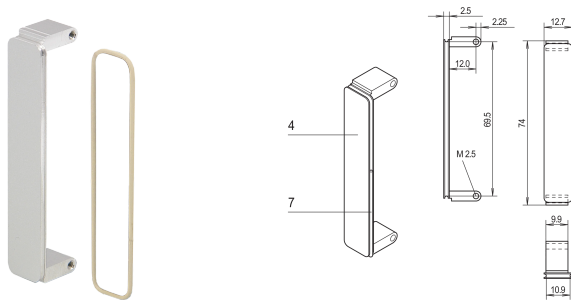

## KATALOGNUMMER

**20835-899**

Mezzanine front panel is fitted into PMC front panel cut-outs. Available in different treatments.

Front Finish: Anodized

Rear Finish: Conductive

Treated Edges: Yes

Højde: 74mm

Bredde: 12.7mm

Complies With: PMC Mezzanine, IEEE P1386

Dybde: 2.5mm

Pakke mængde: 10