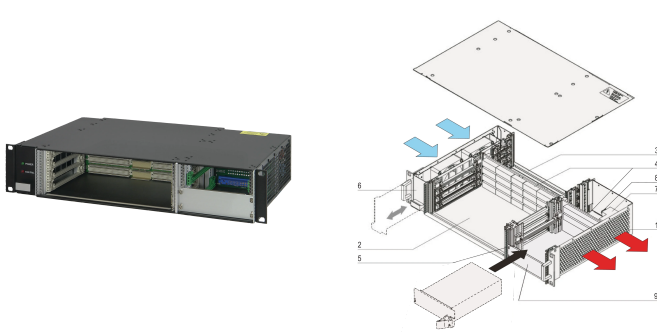

VME64x System, 2 U, 4 Slot, Pluggable PSU

KATALOGNUMMER

20836-245

VME64x system for 4 horizontally mounted VME64x boards 6 U, 160 mm. Rear I/ O option. The power for the system is supplied by up to two pluggable power supplies. A hot swap fan tray with 4 fans guarantee an excellent cooling.

CERTIFICERINGER

FUNKTIONER

System in accordance with IEC 60297-3-101, 102, 103; IEEE 1101.1, 1101.10/11; backplane conforms to VITA 1.1-1997

Power backplane to PICMG 2.11 (P 47), prepared for installation of two 19" compatible PSUs, 300 W (3 U, 8 HP)

Heat dissipation by a fan tray with 2 fans, cooling from right to left side; fan monitoring and voltage display

System for horizontal board mounting with board formats; Front: 6 U, 160 mm deep; Rear, rear I/O: 6 U, 80 mm deep

PRODUKTEGENSKABER

Product Type: System

Number of Slots: 4

Type: 19" Rack Mount

Backplane Type: 6 U VME64 Extension

Data Transfer: VME64; VME2eSST

Power per Slot: 30W

Indgangsspænding AC: 100 – 240V