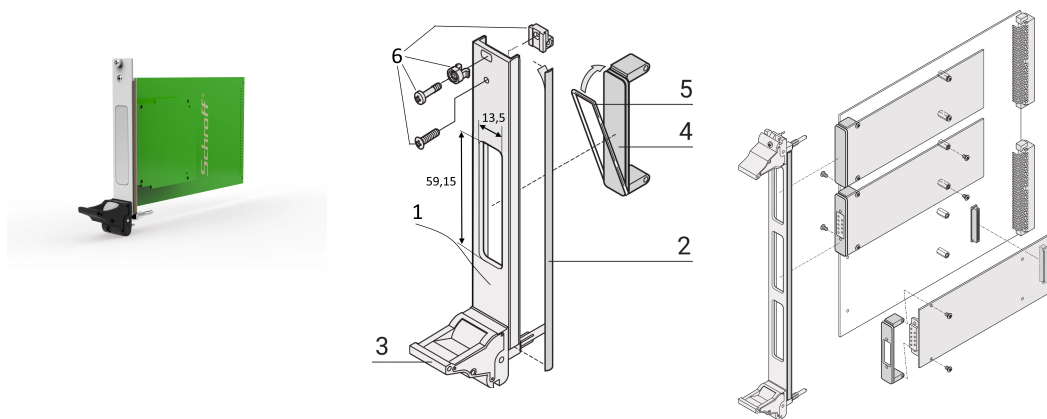

Plug-In Unit Kit for FMC With IEL Handle black, U-shaped Front Panel Shielded (Textile), 3 U, 4 HP

KATALOGNUMMER

20836-253

The FMC bezel are in accordance with Vita 57.1 specification. Covers the cut out in the overall front panel.

CERTIFICERINGER

FUNKTIONER

In accordance with Vita 57.1 specification

For single 69.0 x 76.5 mm or double 139.0 x 76.5 mm modules

AI-Profile plug-in unit with IEL handle

PRODUKTEGENSKABER

Rack Height: 3U

Pakke mængde: 1

Håndtagstype: IEL

Mounting: Screw-on Front

Gasket Type: Textile EMC

Front Finish: Anodized

Rear Finish: Conductive

Treated Edges: No

Complies With: FMC Mezzanine, Vita 57.1

EMC Shielding: Yes

Finish: Anodized; Passivated

Højde: 128.4mm

Materiale: Aluminium

Product Type: Front Panel

Rack Width: 4HP

Type: Front Panel with Handle (PIU)

Bredde: 20mm

Net Weight: 0.1kg