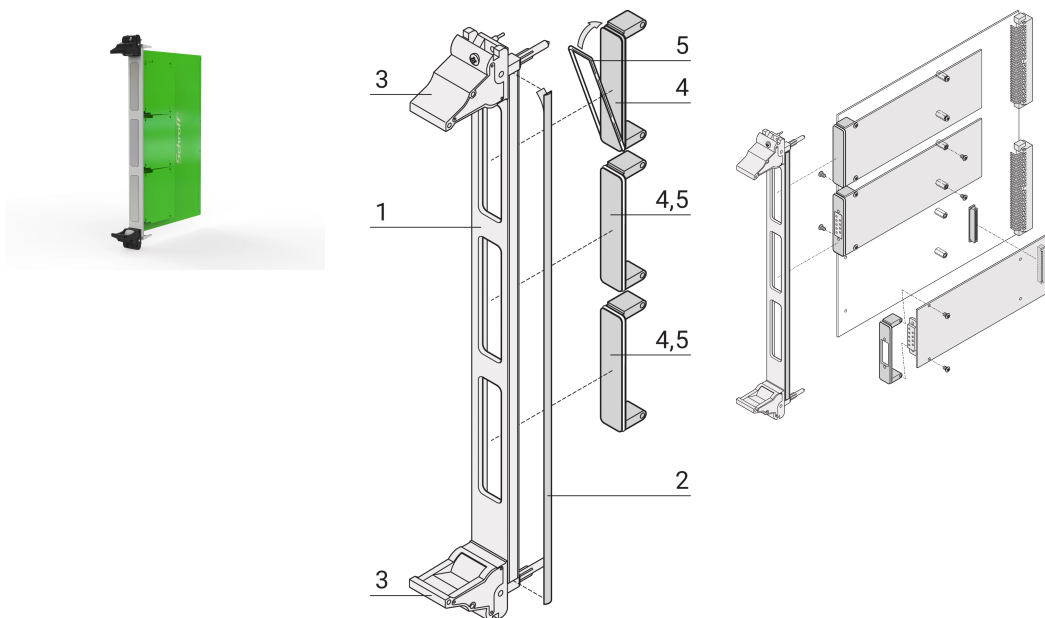

Plug-In Unit Kit for FMC With IEL Handle black, U-shaped Front Panel Shielded (Textile), 6 U, 4 HP

KATALOGNUMMER

20836-254

The FMC bezel are in accordance with Vita 57.1 specification. Covers the cut out in the overall front panel.

CERTIFICERINGER

FUNKTIONER

In accordance with Vita 57.1 specification

For single 69.0 x 76.5 mm or double 139.0 x 76.5 mm modules

AI-Profile plug-in unit with IEL handle

PRODUKTEGENSKABER

Rack Height: 6U

Pakke mængde: 1

Håndtagstype: IEL

Mounting: Screw-on Front

Gasket Type: Textile EMC

Front Finish: Anodized

Rear Finish: Conductive

Treated Edges: No

Complies With: FMC Mezzanine, Vita 57.1

EMC Shielding: Yes

Finish: Anodized; Passivated

Højde: 261.8mm

Materiale: Aluminium

Product Type: Front Panel

Rack Width: 4HP

Type: Front Panel with Handle (PIU)

Bredde: 20mm

Net Weight: 0.15kg