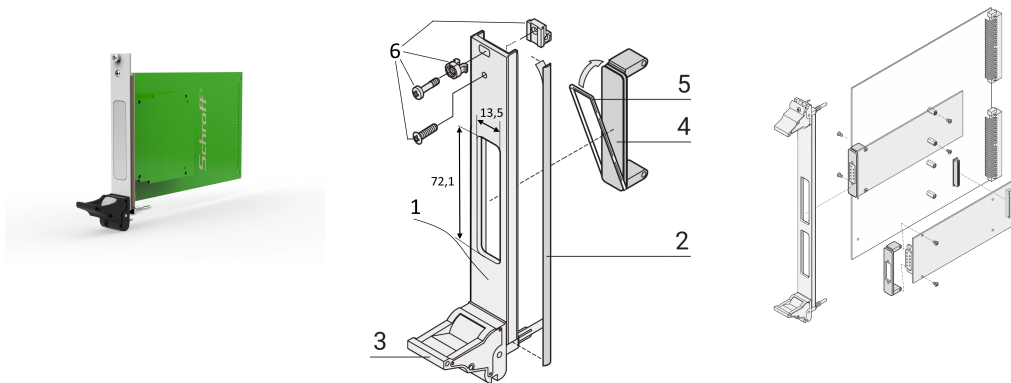

Plug-In Unit Kit for PMC With IEL Handle black, U-shaped Front Panel Shielded (Textile), 3 U, 4 HP

KATALOGNUMMER

20836-460

U-shaped front panel with cutout for PMC. Shieldable for textile EMC gasket.

FUNKTIONER

In accordance with IEEE P1386, PCI Mezzanine Card

For single 69.0 x 76.5 mm or double 139.0 x 76.5 mm modules

For standard defined I/O mezzanine modules which connect to carrier cards

PMC = PCI Mezzanine Card

FPGA = Field Programmable Gate Array

U-profile front panel 3 U, 4 HP, with textile gasketing

EMC shielding for front panel and coverings for front panel cutouts

PRODUKTEGENSKABER

Rack Height: 3U

Pakke mængde: 1

Håndtagstype: IEL

Mounting: Screw-on Front

Gasket Type: Textile EMC

Front Finish: Anodized

Rear Finish: Conductive

Complies With: PMC Mezzanine, IEEE P1386

EMC Shielding: Yes

Finish: Anodized; Passivated