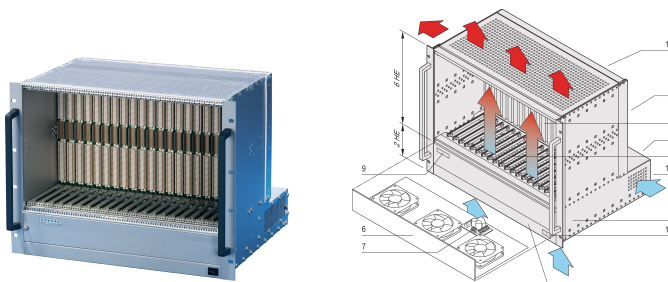

VME64x System, 8 U, 21 Slot, Open Frame PSU

KATALOGNUMMER

20836-820

VME64 system for 21 VME64x boards 6 U, 160 mm. Rear I/O option The power for the system is supplied by a open frame power supply. A fan control module monitors the fans, the temperature and voltage.

CERTIFICERINGER

FUNKTIONER

System in accordance with IEC 60297-3-101, 102, 103; IEEE 1101.1, 1101.10/11; backplane conforms to VITA 1.1-1997

PSU, open frame, 642 W (600 W at < 180 VAC)

Backplane VME64x 21 slot, 6 U, J1/J2 monolithic with P0 connector, in accordance with VITA 1-1994 and 1.1-1997

Heat dissipation by 3 fans, cooling from bottom to top; temperature-controlled by fan control module (FCM)

System for standard board mounting with board format, 6 U, 160 mm deep, Rear I / O option

Display module for DC operating voltages, fan and temperature alarm

PRODUKTEGENSKABER

Product Type: System

Number of Slots: 21

Type: 19" Rack Mount

Backplane Type: 6 U VME64 Extension

Data Transfer: VME64; VME2eSST

Power per Slot: 30W

Indgangsspænding AC: 100 – 240V