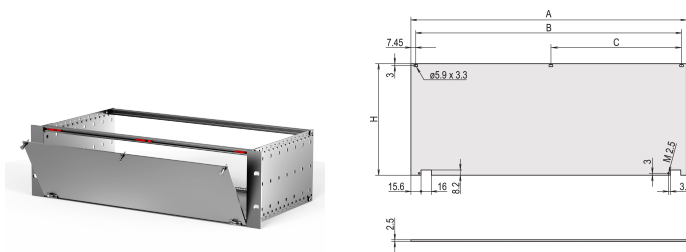

Front Panel Kit, Unshielded, Bottom Hinged, 6 U, 84 HP, 2.5 mm, Al, Anodized

KATALOGNUMMER

20838-276

Unshielded front panel bottom hinged.

CERTIFICERINGER

FUNKTIONER

Front panel can be unhinged at 135° (not RatiopacPRO) opening angle

Enables mounting on horizontal rails

PRODUKTEGENSKABER

Rack Height: 6U

Accessory Type: Front panel

Rack Width: 84HP

Pakke mængde: 1

Mounting: Hinged, Bottom

Front Finish: Anodized

Rear Finish: Conductive

Treated Edges: No

Complies With: IEC 60297-3-101; IEEE 1101.1/10

Dybde (D): 2.5mm

EMC Shielding: No

Finish: Anodized

Højde (H): 261.8mm

Materiale: Aluminium

Product Type: Front Panel

Type: Front Panel without Handle

Bredde (W): 426.4mm

Net Weight: 0.93kg

YDERLIGERE PRODUKTOPLYSNINGER

Front panel can be removed in opened position (> 135°).

DIAGRAMS

ADVARSEL