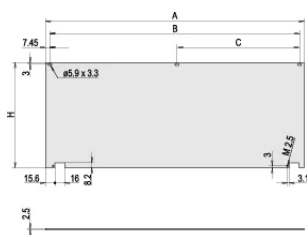

Product Type: Front Panel

Type: Front Panel without Handle

Bredde (W): 426.4mm

Net Weight: 0.93kg

YDERLIGERE PRODUKTOPLYSNINGER

Front panel can be removed in opened position (> 135°).

DIAGRAMS

ADVARSEL