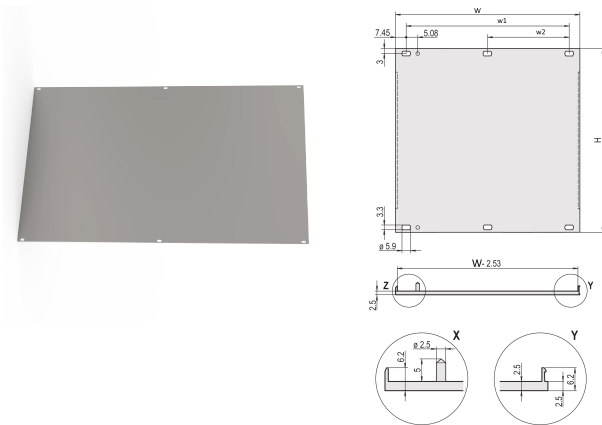

Front Panel, U-profile, Refrofit Shielding, 6 U, 84 HP, 2.5 mm, Al, Front Anodized, Rear Conductive

KATALOGNUMMER

20848-189

U-profile front panel for textile EMC gasket.

CERTIFICERINGER

FUNKTIONER

U-profile, front panel, Al, 2.5 mm, front anodized, rear conductive

For EMC textile gasket

PRODUKTEGENSKABER

Rack Height: 6U

Rack Width: 84HP

Pakke mængde: 1

Accessory Type: Front panel

Mounting: Screw-on Front

Gasket Type: Textile EMC

Front Finish: Anodized

Rear Finish: Conductive

Treated Edges: No

Complies With: IEC 60297-3-101; IEEE 1101.1/10

Dybde (D): 2.5mm

EMC Shielding: No (Retrofittable)

Finish: Anodized; Passivated

Højde (H): 261.8mm

Materiale: Aluminium

Product Type: Front Panel

Type: Front Panel without Handle

Bredde (W): 426.4mm

Gross Weight: 0.8kg

YDERLIGERE PRODUKTOPLYSNINGER

Please order fixing material (sleeves, collar screws) separately.