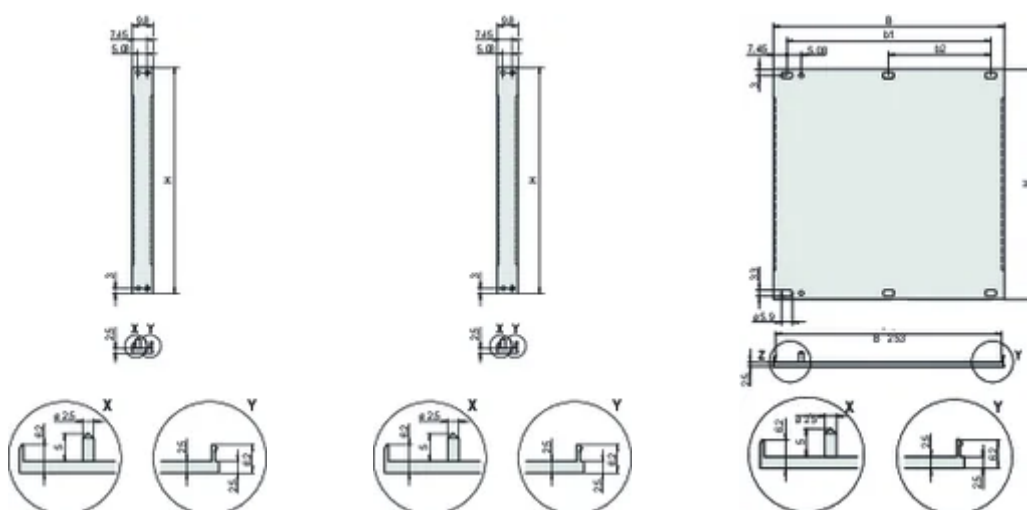

Mounting: Screw-on Front

Gasket Type: Textile EMC

Front Finish: Anodized

Rear Finish: Conductive

Treated Edges: No

Complies With: IEC 60297-3-101; IEEE 1101.1/10

Dybde (D): 2.5mm

EMC Shielding: No (Retrofittable)

Finish: Anodized; Passivated

Højde (H): 261.8mm

Materiale: Aluminium

Product Type: Front Panel

Type: Front Panel without Handle

Bredde (W): 426.4mm

Gross Weight: 0.8kg

YDERLIGERE PRODUKTOPLYSNINGER

Please order fixing material (sleeves, collar screws) separately.

14 ... 84 HP: multi-part U-profile (front panel with crimped profiles).

Differences in finish between 2 ... 12 HP and 14 ... 84 HP.

2 ... 12 HP: one-part U-profile

Please order textile EMC gasket separately.

Standard pack quantity: 2 to 28HP: 5 pieces, 42 to 84 HP: 1 piece, supplied in standard pack quantities (SPQ) only.

DIAGRAMS