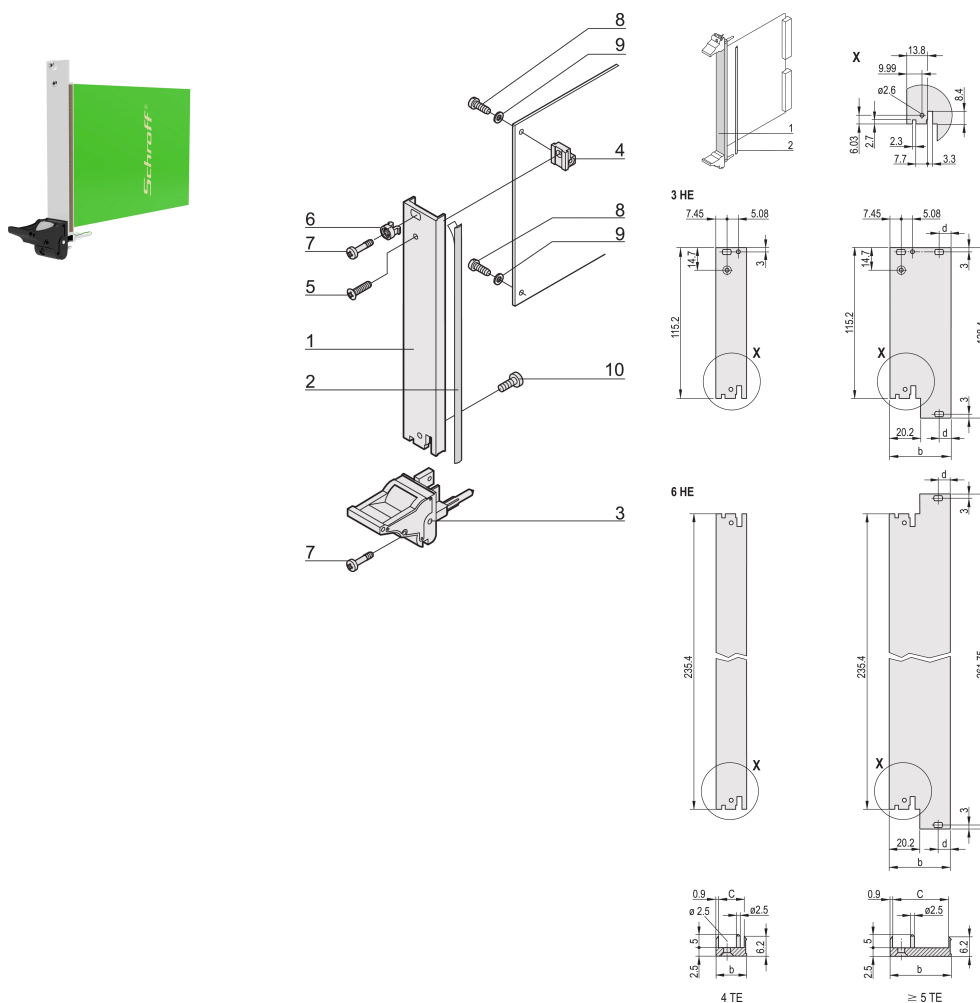

Plug-In Unit Kit With IEL Handle, Shielded, Black 3 U, 4 HP

KATALOGNUMMER

20848-585

Plug-in unit, with IEL inserter/extractor black handle, 3 U, front assembly. The U-shaped front panel enable shielding with a textile gasket.

CERTIFICERINGER

FUNKTIONER

U-shaped front panel for textile gasket

Suitable for insertion and extraction forces up to 700 N (per pair)

Enable the installation of a microswitch

Enable the installation of coding pegs in accordance with IEC 60297-3-103/ IEEE 1101.10

PRODUKTEGENSKABER

Rack Width: 4HP

Pakke mængde: 1

Håndtagstype: IEL

Mounting: Screw-on Front

Gasket Type: Textile EMC

Front Finish: Anodized

Rear Finish: Etched

Treated Edges: No

Complies With: IEC 60297-3-102; IEEE 1101.10; IEC 60297-3-103; IEEE 1101.1/11

EMC Shielding: Yes

Finish: Anodized; Passivated

Højde (H): 128.4mm

Materiale: Aluminium

Product Type: Front Panel