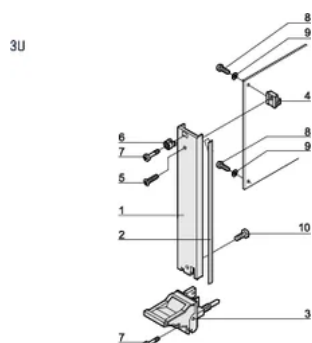

FUNKTIONER

U-shaped front panel for textile gasket

Suitable for insertion and extraction forces up to 700 N (per pair)

Enable the installation of a microswitch

Enable the installation of coding pegs in accordance with IEC 60297-3-103/ IEEE 1101.10

PRODUKTEGENSKABER

Rack Width: 10HP

Pakke mængde: 1

Håndtagstype: IEL

Mounting: Screw-on Front

Gasket Type: Textile EMC

Front Finish: Anodized

Rear Finish: Etched

Treated Edges: No

Complies With: IEC 60297-3-102; IEEE 1101.10; IEC 60297-3-103; IEEE 1101.1/11

EMC Shielding: Yes

Finish: Anodized; Passivated

Højde (H): 128.4mm

Materiale: Aluminium

Product Type: Front Panel

Rack Height: 3U

Type: Front Panel with Handle (PIU)

Bredde (W): 50.5mm

DIAGRAMS

ADVARSEL

nVent-produkter skal kun installeres og anvendes som angivet i nVents produktvejledninger og træningsmaterialer. Vejledninger er tilgængelige på www.nvent.com og hos din nVent kundeservicerepræsentant. Forkert installation, misbrug, fejlanvendelse eller anden unndladelser af fuldt ud at følge nVents instruktioner og advarsler kan medføre funktionsfejl,