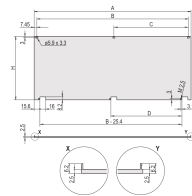

Front Panel Kit, Shielded, Bottom Hinged, 3 U, 42 HP, 2.5 mm, Al, Front Anodized, Rear Conductive

KATALOGNUMMER

20848-599

U-profile front panel bottom hinged for textile gasket.