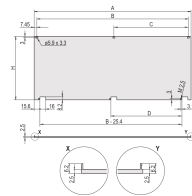

Front Panel Kit, Shielded, Bottom Hinged, 3 U, 84 HP, 2.5 mm, Al, Front Anodized, Rear Conductive

KATALOGNUMMER

20848-601

U-profile front panel bottom hinged for textile gasket.