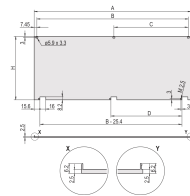

Front Panel Kit, Shielded, Bottom Hinged, 6 U, 42 HP, 2.5 mm, Al, Front Anodized, Rear Conductive

KATALOGNUMMER

20848-602

U-profile front panel bottom hinged for textile gasket.