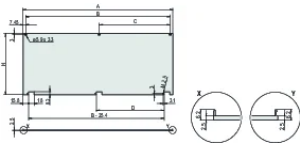

Mounting: Hinged, Bottom

Gasket Type: Textile EMC

Front Finish: Anodized

Rear Finish: Conductive

Treated Edges: No

Complies With: IEC 60297-3-101; IEEE 1101.1/10

Dybde (D): 2.5mm

EMC Shielding: No (Retrofittable)

Finish: Anodized; Passivated

Højde (H): 261.8mm

Materiale: Aluminium

Product Type: Front Panel

Type: Front Panel without Handle

Bredde (W): 426.4mm

Net Weight: 1kg

YDERLIGERE PRODUKTOPLYSNINGER

Front panel can be removed in opened position ($> 135^\circ$).

DIAGRAMS

ADVARSEL

---

nVent-produkter skal kun installeres og anvendes som angivet i nVents produktvejledninger og træningsmaterialer. Vejledninger er tilgængelige på www.nvent.com og hos din nVent kundeservicerepræsentant. Forkert installation, misbrug, fejlanvendelse eller anden undladelse af fuldt ud at følge nVents instruktioner og advarsler kan medføre funktionsfejl, materielle skader, alvorlige personskader eller død og/eller ugyldiggøre din garanti.