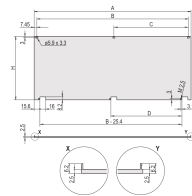

Front Panel Kit, Shielded, Bottom Hinged, 4 U, 84 HP, 2.5 mm, Al, Front Anodized, Rear Conductive

KATALOGNUMMER

20848-607

U-profile front panel bottom hinged for textile gasket.

CERTIFICERINGER

FUNKTIONER

U-profile front panel can be unhinged at 135° (not RatiopacPRO) opening angle

Enables mounting on horizontal rails

Shielded, U front panel with textile EMC gasket

Suitable for subracks (EuropacPRO) and cases (RatiopacPRO, PropacPRO, CompacPRO)

PRODUKTEGENSKABER

Rack Height: 4U

Accessory Type: Front panel

Rack Width: 84HP

Pakke mængde: 1

Mounting: Hinged, Bottom

Gasket Type: Textile EMC

Front Finish: Anodized

Rear Finish: Conductive

Treated Edges: No

Complies With: IEC 60297-3-101; IEEE 1101.1/10

Dybde (D): 2.5mm

EMC Shielding: No (Retrofittable)

Finish: Anodized; Passivated

Højde (H): 172.9mm

Materiale: Aluminium

Product Type: Front Panel

Type: Front Panel without Handle

Bredde (W): 426.4mm