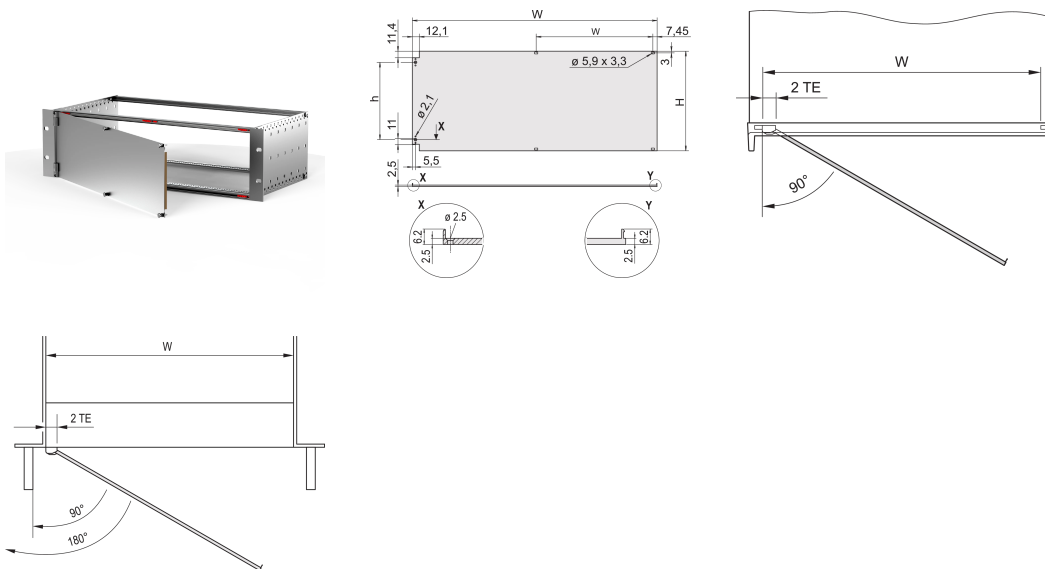

# Front Panel, Shielded, Side Hinged, 3 U, 84 HP, 2.5 mm, Al, Front Anodized, Rear Conductive

## KATALOGNUMMER

20848-611

Front panel with textile EMC gasket, side hinged assembly.

## FUNKTIONER

Front panel with textile EMC gasket

Enables mounting onto the horizontal rails

Suitable for subracks and cases

Hinges can be fitted on left or right

Type: Front Panel without Handle

Bredde (W): 426.4mm

Net Weight: 0.56kg