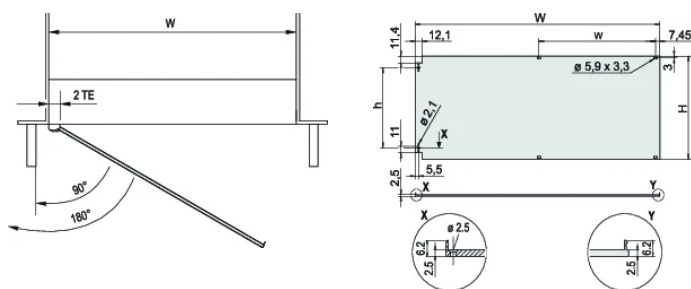

Treated Edges: No

Dybde (D): 2.5mm

EMC Shielding: No (Retrofittable)

Finish: Anodized; Passivated

Højde (H): 128.4mm

Materiale: Aluminium

Product Type: Front Panel

Rack Width: 84HP

Type: Front Panel without Handle

Bredde (W): 426.4mm

Net Weight: 0.56kg

## DIAGRAMS