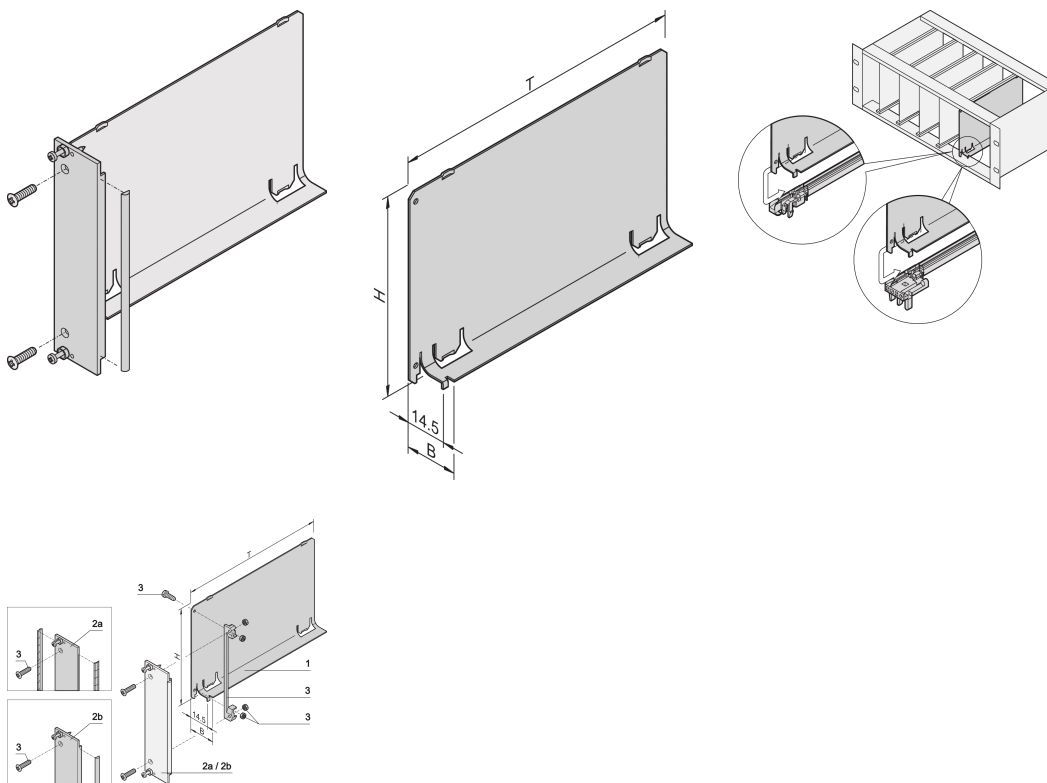

## KATALOGNUMMER

**20848-737**

The air baffle with U-shaped front panel covers an empty slot to eliminate an air flow exit. The U-shaped front panel accepts a textile EMC gasket.