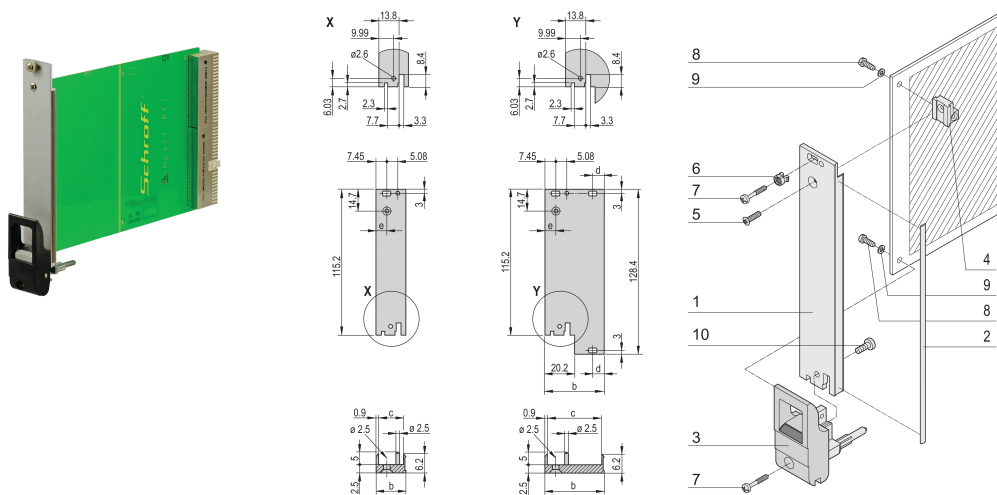

## KATALOGNUMMER

20848-763

Plug-in unit, with IET inserter/extractor black handle, 3 U, front assembly. The U-shaped front panel enable shielding with a textile gasket.

## FUNKTIONER

U-shaped front panel for textile gasket

Suitable for insertion and extraction forces up to 700 N (per pair)

Enable the installation of a microswitch

Enable the installation of coding pegs in accordance with IEC 60297-3-103/ IEEE 1101.10

Treated Edges: No

Complies With: IEC 60297-3-102; IEEE 1101.10; IEC 60297-3-103; IEEE 1101.1/11

EMC Shielding: Yes

Finish: Anodized; Passivated

Højde: 128.4mm

Materiale: Aluminium

Product Type: Front Panel

Rack Height: 3U

Type: Front Panel with Handle (PIU)

Bredde: 20mm

Gross Weight: 0.073kg