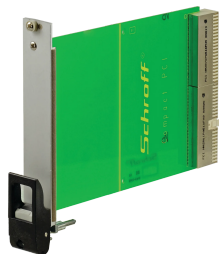

Plug-In Unit Kit With IET Handle, Shielded, Black 3 U, 8 HP

KATALOGNUMMER

20848-764

Plug-in unit, with IET inserter/extractor black handle, 3 U, front assembly. The U-shaped front panel enable shielding with a textile gasket.

CERTIFICERINGER

FUNKTIONER

U-shaped front panel for textile gasket

Suitable for insertion and extraction forces up to 700 N (per pair)

Enable the installation of a microswitch

Enable the installation of coding pegs in accordance with IEC 60297-3-103/ IEEE 1101.10

PRODUKTEGENSKABER

Rack Width: 8HP

Pakke mængde: 1

Håndtagstype: IET

Mounting: Screw-on Front

Gasket Type: Textile EMC

Front Finish: Anodized

Rear Finish: Etched

Treated Edges: No

Complies With: IEC 60297-3-102; IEEE 1101.10; IEC 60297-3-103; IEEE 1101.1/11

EMC Shielding: Yes

Finish: Anodized; Passivated

Højde: 128.4mm

Materiale: Aluminium

Product Type: Front Panel

Rack Height: 3U