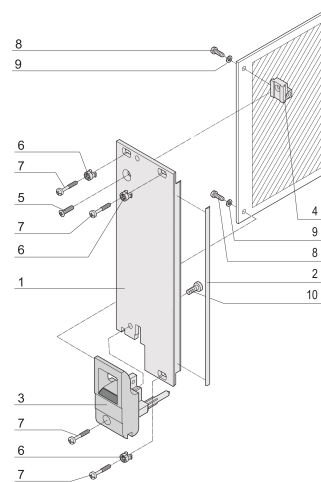

Plug-In Unit Kit With IET Handle, Shielded, Black 3 U, 8 HP

KATALOGNUMMER

20848-764

Plug-in unit, with IET inserter/extractor black handle, 3 U, front assembly. The U-shaped front panel enable shielding with a textile gasket.

CERTIFICERINGER

FUNKTIONER

U-shaped front panel for textile gasket

Suitable for insertion and extraction forces up to 700 N (per pair)

Enable the installation of a microswitch

Enable the installation of coding pegs in accordance with IEC 60297-3-103/ IEEE 1101.10

PRODUKTEGENSKABER

Rack Width: 8HP

Pakke mængde: 1

Håndtagstype: IET

Mounting: Screw-on Front

Gasket Type: Textile EMC

Front Finish: Anodized

Rear Finish: Etched

Treated Edges: No

Complies With: IEC 60297-3-102; IEEE 1101.10; IEC 60297-3-103; IEEE 1101.1/11

EMC Shielding: Yes

Finish: Anodized; Passivated

Højde: 128.4mm

Materiale: Aluminium

Product Type: Front Panel

Rack Height: 3U