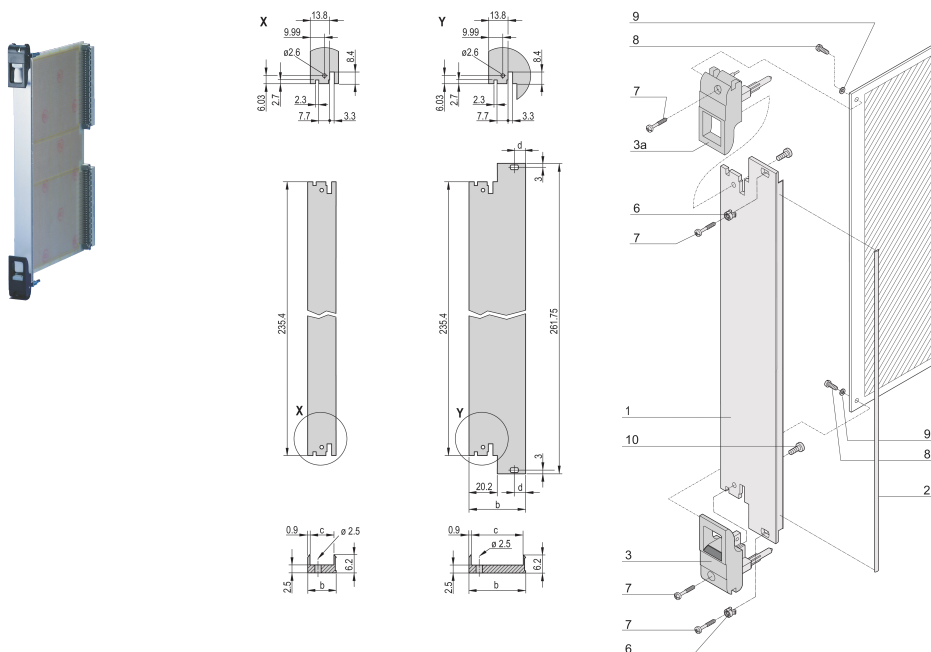

Plug-In Unit Kit With IET Handle, Shielded, Black, 6 U, 12 HP

KATALOGNUMMER

20848-768

Plug-in unit, with IET inserter/extractor black handle, 3 U, front assembly. The U-shaped front panel enable shielding with a textile gasket.

CERTIFICERINGER

FUNKTIONER

U-shaped front panel for textile gasket

Suitable for insertion and extraction forces up to 700 N (per pair)

Enable the installation of a microswitch

Enable the installation of coding pegs in accordance with IEC 60297-3-103/ IEEE 1101.10

PRODUKTEGENSKABER

Rack Width: 12HP

Pakke mængde: 1

Håndtagstype: IET

Mounting: Screw-on Front

Gasket Type: Textile EMC

Front Finish: Anodized

Rear Finish: Etched

Treated Edges: No

Complies With: IEC 60297-3-102; IEEE 1101.10; IEC 60297-3-103; IEEE 1101.1/11

EMC Shielding: Yes

Finish: Anodized; Passivated

Højde: 261.8mm

Materiale: Aluminium

Product Type: Front Panel

Rack Height: 6U