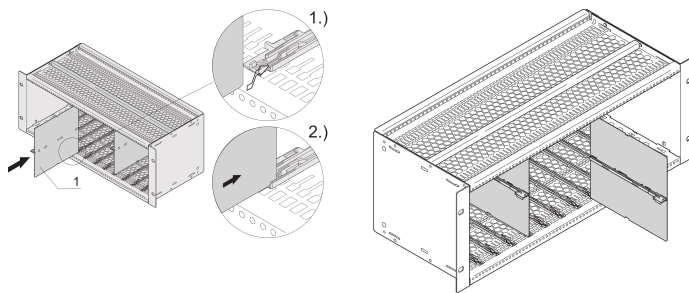

MTCA Splitting Kit

KATALOGNUMMER

20849-115

Splitting kit is inserted into the appropriate receptacle of the nVent SCHROFF MicroTCA guide rail and locks into the appropriate stud of the guide rail.

CERTIFICERINGER

FUNKTIONER

For fitting 2 single AdvancedMC modules one above the other in a double AdvancedMC slot

Splitting kit is inserted into the appropriate receptacle of the nVent SCHROFF MicroTCA guide rail and locks into the appropriate stud of the guide rail

With the use of the splitting kit, no slots are lost

PRODUKTEGENSKABER

Product Type: Mounting Kit

Works With: MicroTCA Systems

Materiale: Stainless Steel; Zinc Alloy

Pakke mængde: 5

Net Weight: 0.145kg

ADVARSEL