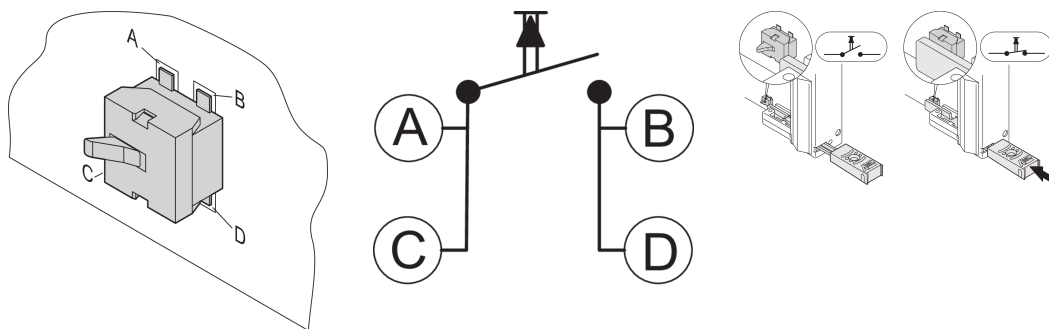

Microswitch for AMC Modules

KATALOGNUMMER

20849-209

CERTIFICERINGER

FUNKTIONER

Assembled into AdvancedMC pcb, activated by the AMC pull handle mechanism for Hot Swap Indication

PRODUKTEGENSKABER

Product Type: Switch