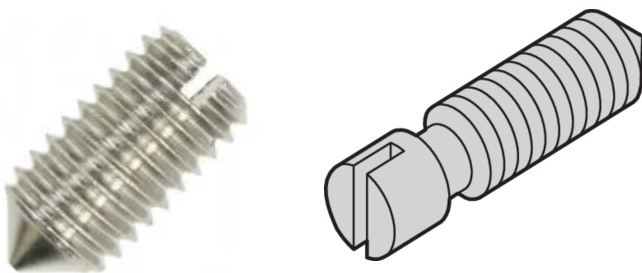

Grub Screw, Steel Nickel Plated, M2.5 x 8

KATALOGNUMMER

21100-276

For fixing the threaded insert in the horizontal rail.

CERTIFICERINGER

FUNKTIONER

Grub screw

PRODUKTEGENSKABER

Length: 8mm

Pakke mængde: 100

Thread Size: M2.5

Finish: Nickel Plated

Materiale: Stål

Produktfamilie: EuropacPRO; RatiopacPRO; RatiopacPRO AIR; CompacPRO; PropacPRO; MultipacPRO

Product Type: Screw

Type: Grub Screw