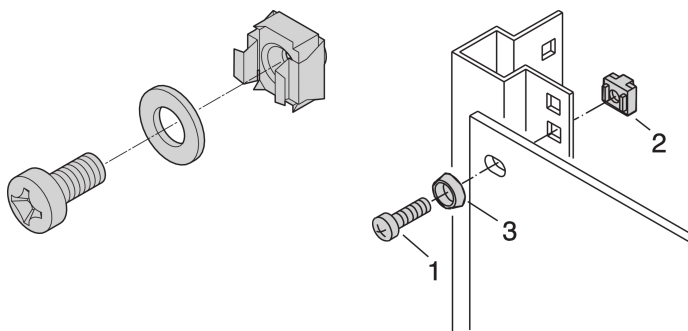

19" Assembly Kit M6, Screw, Washer, Nut; 8 pieces

KATALOGNUMMER

21100-435

For standard grounding use a grounding nut and washer on at least one attachment point.

When 19" assembly kit is used with conductive 19" panel mount, grounding cage nuts are not needed.

CERTIFICERINGER

FUNKTIONER

Assembly kits for assembly of 19" components into a cabinet

For mounting of front panels, distribution fields or other components on the frame, slide mounts or depth members with square cut-outs

PRODUKTEGENSKABER

Pakke mængde: 8

Thread Size: M6

Finish: Forzinket Stål

Materiale: Stål; ABS

Produktfamilie: RatiopacPRO; RatiopacPRO AIR; CompacPRO; PropacPRO; Comptec; Inpac; MultipacPRO; Varistar CP; Novastar; Eurorack; Outdoor