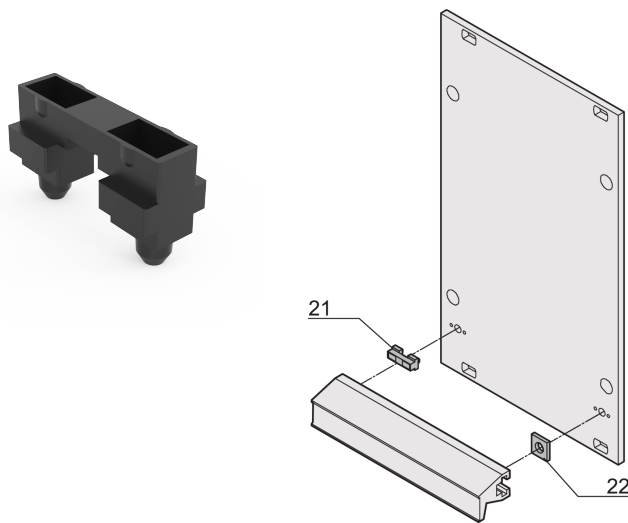

# Plug-In Unit Fixing Clip for Extractor Handle

## KATALOGNUMMER

21100-476

Needed to fix the 1000 mm AIU-profile handle to a front panel.

## PRODUKTEGENSKABER

Product Type: Clip

Type: Clip

Works With: Front Panels

Materiale: Thermoplastic

Pakke mængde: 100

Gross Weight: 0.028kg