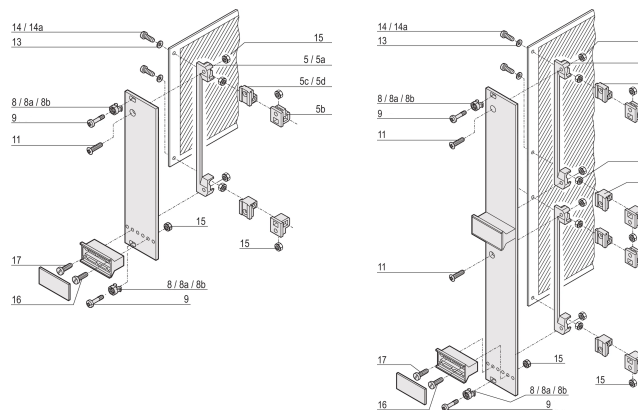

Sleeves for M2.5, Plastic, Black; 100 pieces

KATALOGNUMMER

21100-591

Sleeve guides the collar screw when fastening the front panel.

CERTIFICERINGER

FUNKTIONER

Sleeve guides the collar screw when fastening the front panel

Sleeve is inserted into the elongated hole of the front panel

PRODUKTEGENSKABER

Materiale: Polyamide 6

Farve: Jet Black

Pakke mængde: 100

Farvekode: RAL 9005

Dybde (D): 6.9mm

Højde (H): 6mm

Product Type: Sleeve

Bredde (W): 6.8mm

Works With: Front Panels

Flammability Rating: UL® 94V-2

YDERLIGERE PRODUKTOPLYSNINGER

Metal sleeves on the partial front panels must be pressed in.

All sleeves can be used for front panel > 2 HP.