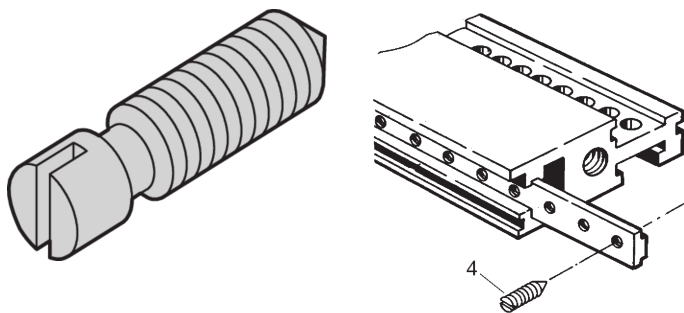

# Grub Screw, Steel Nickel Plated, M3.0 x 8

## KATALOGNUMMER

21100-646

For fixing the threaded insert in the horizontal rail.

## FUNKTIONER

Grub screw

## PRODUKTEGENSKABER

Length: 8mm

Pakke mængde: 100

Thread Size: M3

Finish: Nickel Plated

Materiale: Stål

Produktfamilie: EuropacPRO; RatiopacPRO; RatiopacPRO AIR; CompacPRO; PropacPRO; MultipacPRO

Product Type: Screw