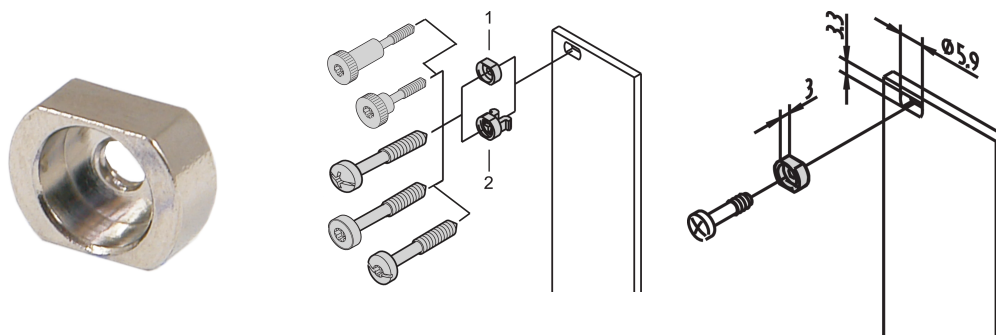

# Sleeves for M2.5, Brass Nickel-Plated, 10 pcs

## KATALOGNUMMER

21100-659

Sleeve guides the collar screw when fastening the front panel.

## FUNKTIONER

Sleeve guides the collar screw when fastening the front panel

Sleeve is inserted into the elongated hole of the front panel

## PRODUKTEGENSKABER

Materiale: Brass

Finish: Nickel Plated

Pakke mængde: 10

Product Type: Sleeve

Works With: Front Panels

Gross Weight: 0.008kg