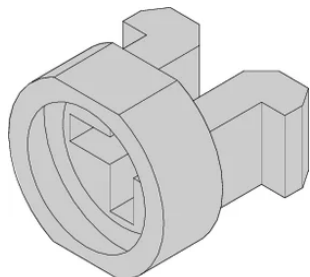

## FUNKTIONER

Sleeve guides the collar screw when fastening the front panel

Sleeve is inserted into the elongated hole of the front panel

## PRODUKTEGENSKABER

Materiale: Brass

Finish: Nickel Plated

Pakke mængde: 10

Product Type: Sleeve

Works With: Front Panels

Gross Weight: 0.008kg

## YDERLIGERE PRODUKTOPLYSNINGER

---

Metal sleeves on the partial front panels must be pressed in.

All sleeves can be used for front panel > 2 HP.

## DIAGRAMS

---