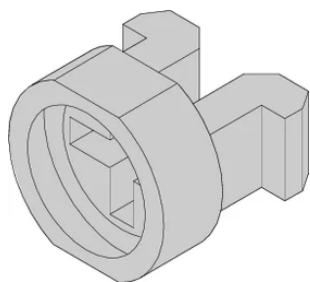

## KATALOGNUMMER

21100-885

Sleeve guides the collar screw when fastening the front panel.

## FUNKTIONER

Sleeve guides the collar screw when fastening the front panel

Sleeve is inserted into the elongated hole of the front panel

## PRODUKTEGENSKABER

Materiale: Brass

Pakke mængde: 10

Product Type: Sleeve

Works With: Front Panels

## YDERLIGERE PRODUKTOPLYSNINGER

Metal sleeves on the partial front panels must be pressed in.

All sleeves can be used for front panel > 2 HP.