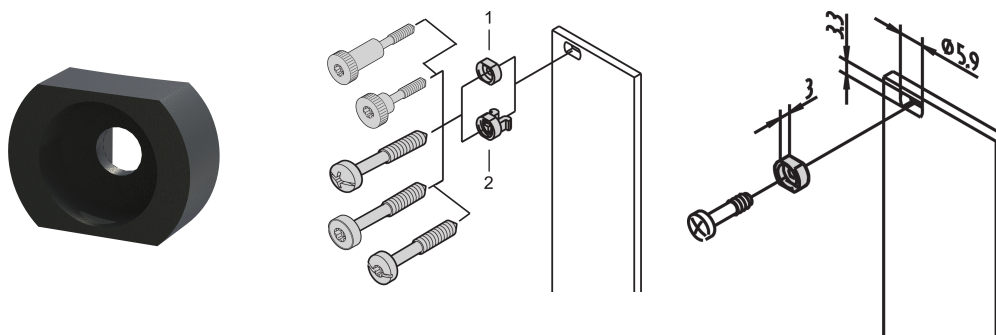

# Sleeves for M2.5, Brass, Black, 10 pcs

## KATALOGNUMMER

21100-885

Sleeve guides the collar screw when fastening the front panel.

## FUNKTIONER

Sleeve guides the collar screw when fastening the front panel

Sleeve is inserted into the elongated hole of the front panel

## PRODUKTEGENSKABER

Materiale: Brass

Pakke mængde: 10

Product Type: Sleeve

Works With: Front Panels