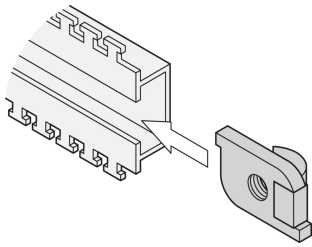

## KATALOGNUMMER

---

**21101-127**

C-Rails are for better cable management. Installation generally behind the 19" uprights. They are compatible with standard cable clabs.

## FUNKTIONER

---

Slide nut for C-profiles