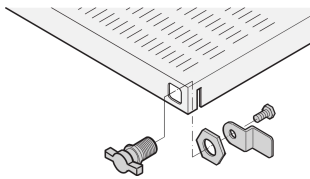

Novastar Lock for Shelf

KATALOGNUMMER

21101-132

Eurorack Lock for Shelf.

CERTIFICERINGER

FUNKTIONER

The T-bar lock can be fitted optionally on the right or left in telescopic shelves.

PRODUKTEGENSKABER

Pakke mængde: 1

Produktfamilie: Novastar

Product Type: Lock

Net Weight: 0.08kg

ADVARSEL

---

nVent-produkter skal kun installeres og anvendes som angivet i nVents produktvejledninger og træningsmaterialer. Vejledninger er tilgængelige på www.nvent.com og hos din nVent kundeservicerepræsentant. Forkert installation, misbrug, fejlanvendelse eller anden undladelse af fuldt ud at følge nVents instruktioner og advarsler kan medføre funktionsfejl, materielle skader, alvorlige personskader eller død og/eller ugyldiggøre din garanti.