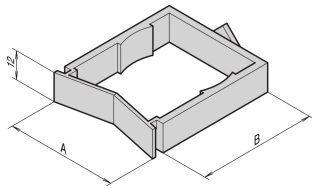

Varistar CP | Cable Eye for Depth Member, 38 x 25 mm

KATALOGNUMMER

21101-151

19" panel mount or mounting rail compatible units with easy mounting using a quarter turn fastener.

CERTIFICERINGER

FUNKTIONER

Varistar Cable Eye for Depth Member

Mounts by rotation through a quarter turn without additional assembling items

For assembling to 19" panel mount/19" grid or to mounting rail

PRODUKTEGENSKABER

Pakke mængde: 25

Materiale: Polyamide 6

Produktfamilie: Varistar CP

Product Type: Cable Eye

Net Weight: 0.125kg

ADVARSEL

nVent-produkter skal kun installeres og anvendes som angivet i nVents produktvejledninger og træningsmaterialer. Vejledninger er tilgængelige på www.nvent.com og hos din nVent kundeservicerepræsentant. Forkert installation, misbrug, fejlanvendelse eller anden undladelse af fuldt ud at følge nVents instruktioner og advarsler kan medføre funktionsfejl, materielle skader, alvorlige personskader eller død og/eller ugyldiggøre din garanti.