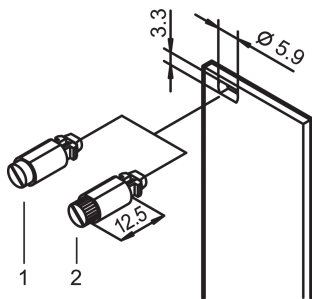

Quarter-Turn Fastener, Slotted Head, Grey; 100 pieces

KATALOGNUMMER

21101-847

1/4 rotary lock with defined stop.

CERTIFICERINGER

FUNKTIONER

1/4 rotary lock with defined stop

Identification of locking position due to slot position

Højde: 6mm

Materiale: Stål; Zinc Alloy; Thermoplastic

Product Type: Hardware Kit

Bredde: 7mm

Works With: Front Panels

Fastener Type: Slotted Head

Net Weight: 0.1kg

YDERLIGERE PRODUKTOPLYSNINGER